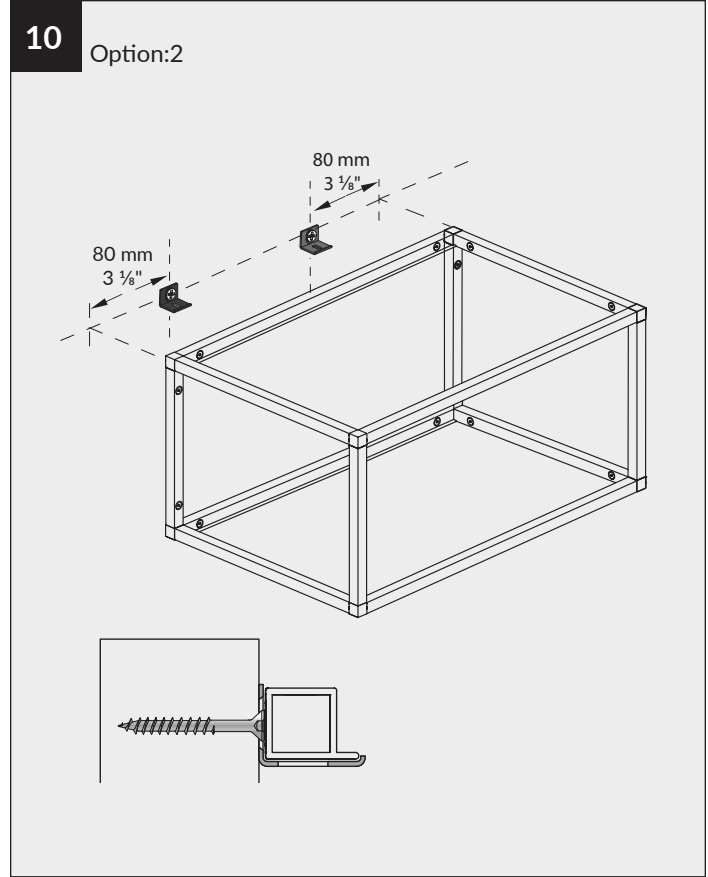

Packaging quantities may change without notice.
All dimensions are subject to technical alterations.
Product photos are subjected to colour variations.

LÉGENDE
LEGEND

				
Connecteur 3D "A" "A" 3D connector	Connecteur 3D "type B" "Type B" 3D connector	Connecteur 4D "C" "C" 4D connector	Connecteur 4D "D" "D" 4D connector	Niveleur Leveller
X 2	X 2	X 2	X 2	X 4
				
Profilé "B" "B" profile	Profilé "A" "A" profile	Profilé "A" "A" profile	Profilé "A" "A" profile	Clé hexagonale Hex key
X 4	X 4	X 4	X 4	X 1
				
Vis screw	Autocollant Sticker	Équerres murales Wall brackets		
X 32	X 1	X 2		