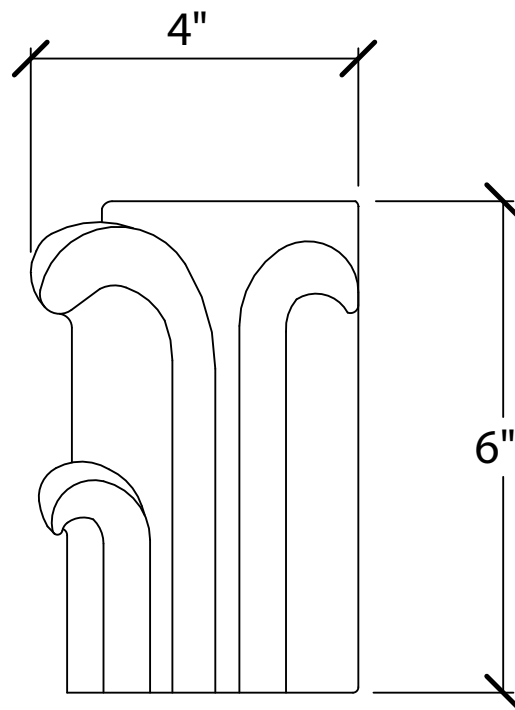

© Art For Everyday Inc.

PRODUCT CODE:

SCPL-ADA3