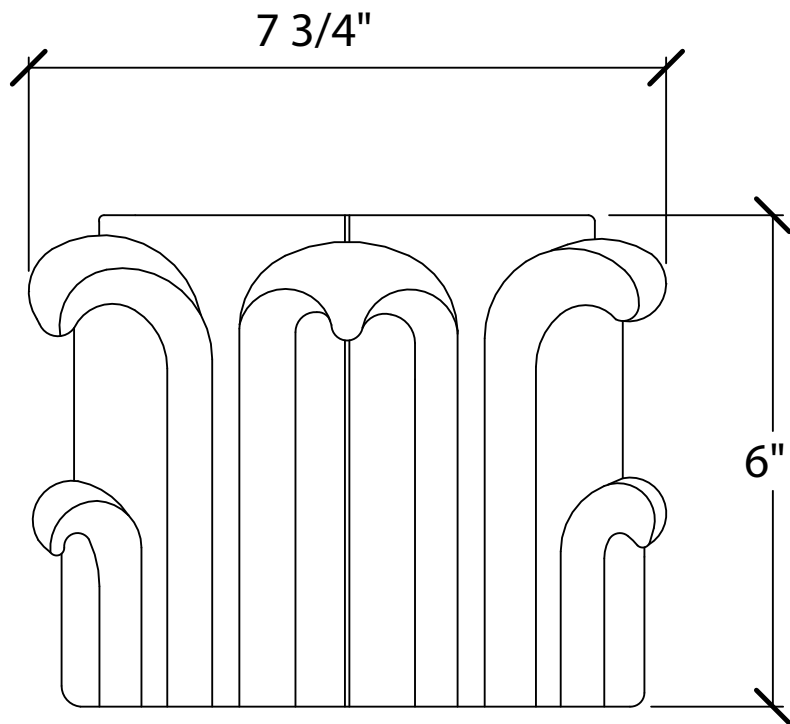

© Art For Everyday Inc.

PRODUCT CODE:

SCPL-ADA3