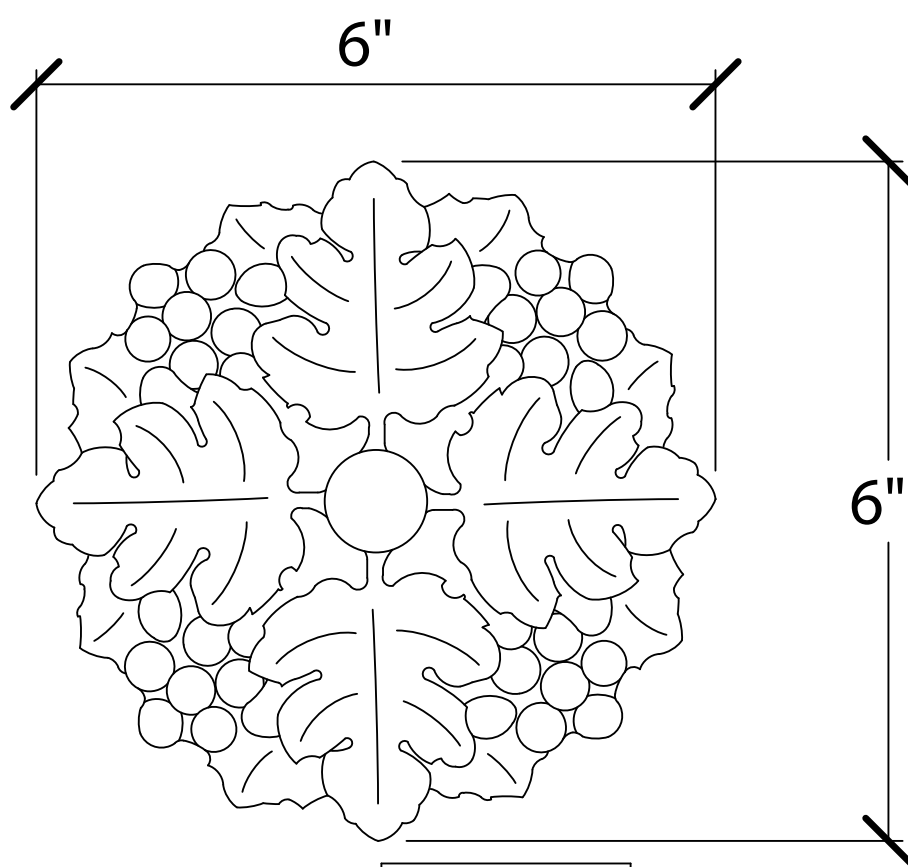

© Art For Everyday Inc.

PRODUCT CODE:

ROS-G2