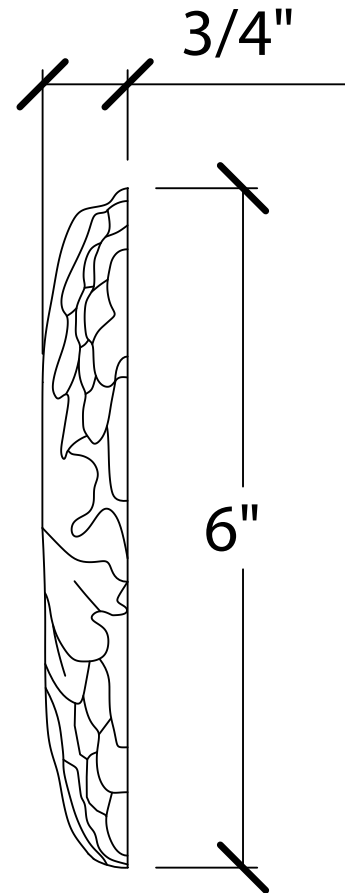

© Art For Everyday Inc.

PRODUCT CODE:

ROS-G2