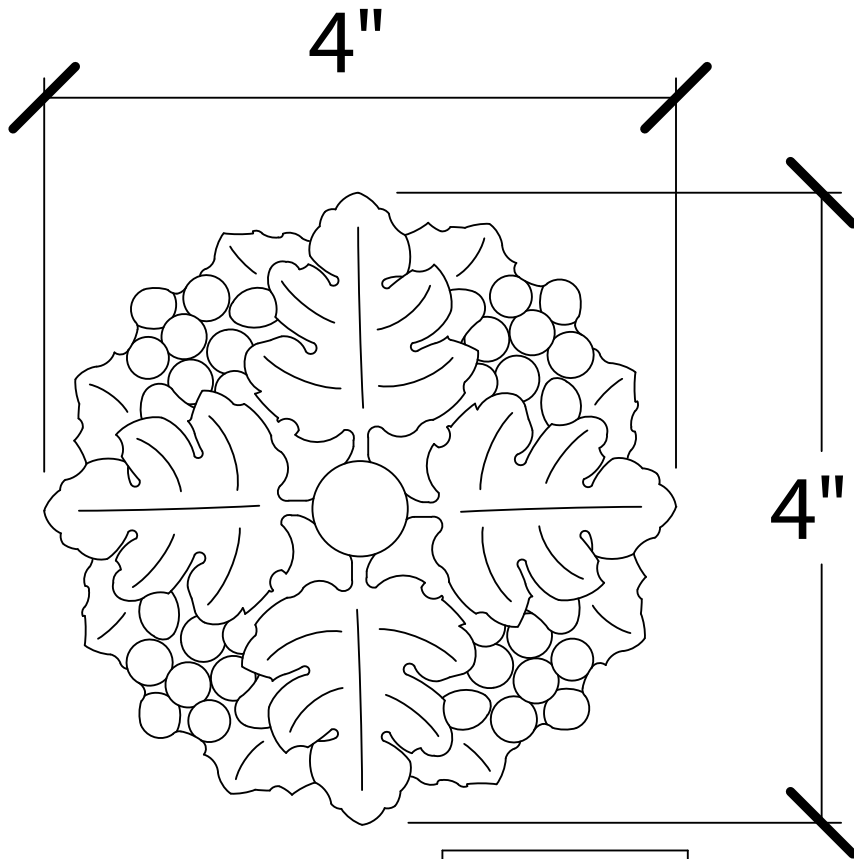

© Art For Everyday Inc.

PRODUCT CODE:

ROS-G1