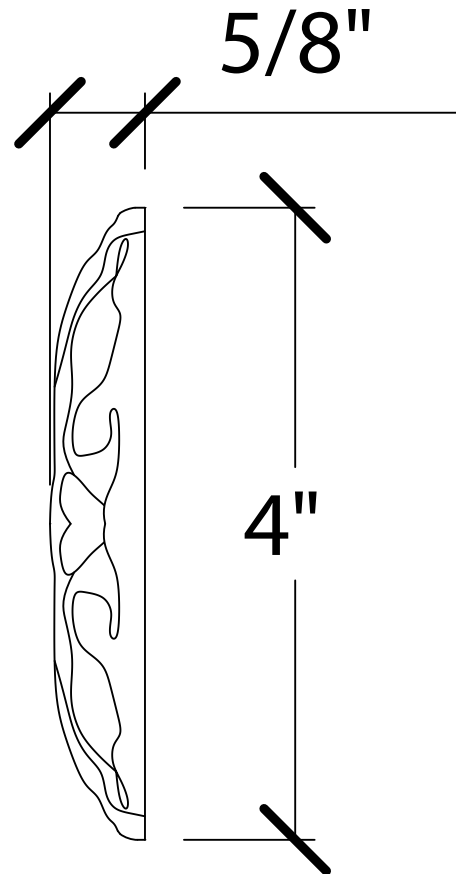

© Art For Everyday Inc.

PRODUCT CODE:

ROS-G1