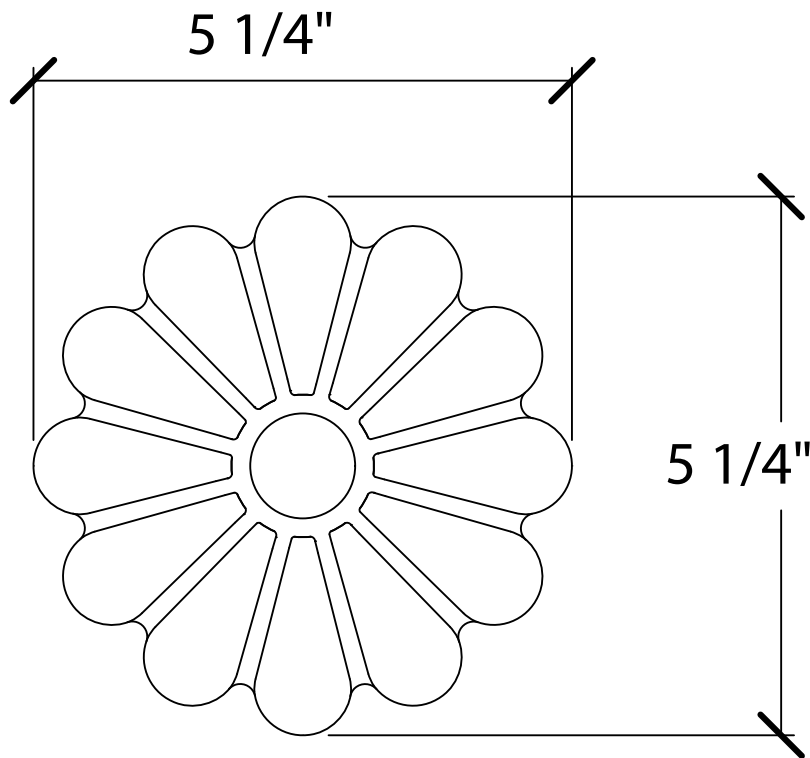

© Art For Everyday Inc.

PRODUCT CODE:

ROS-ESR2