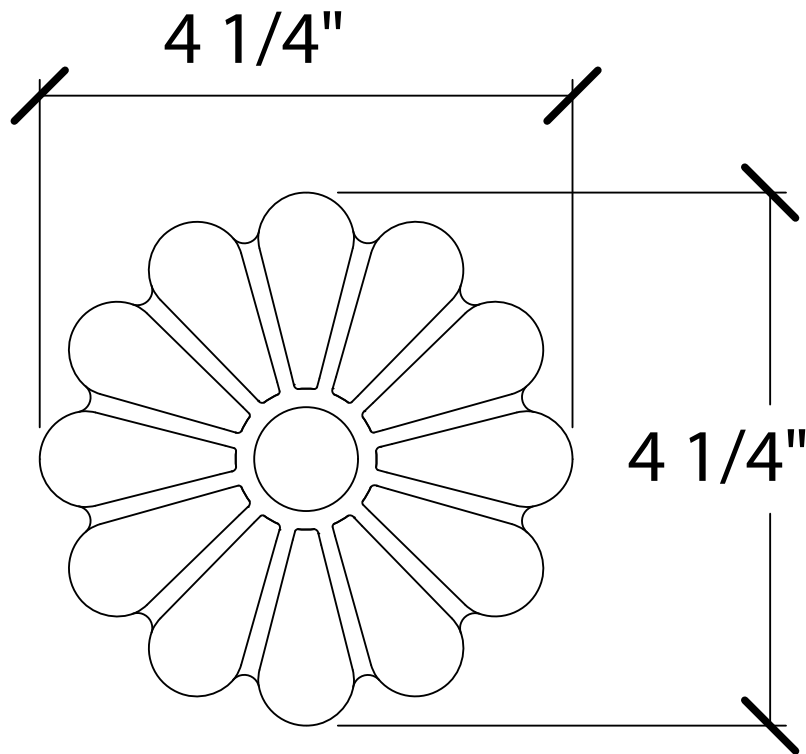

© Art For Everyday Inc.

PRODUCT CODE:

ROS-ESR1