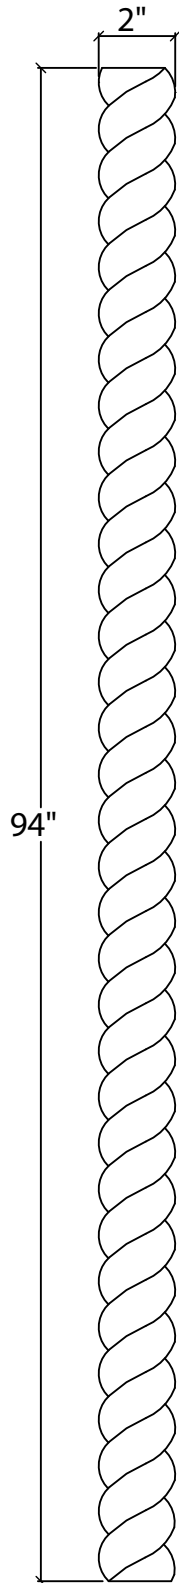

© Art For Everyday Inc.

PRODUCT CODE:

ROPE6