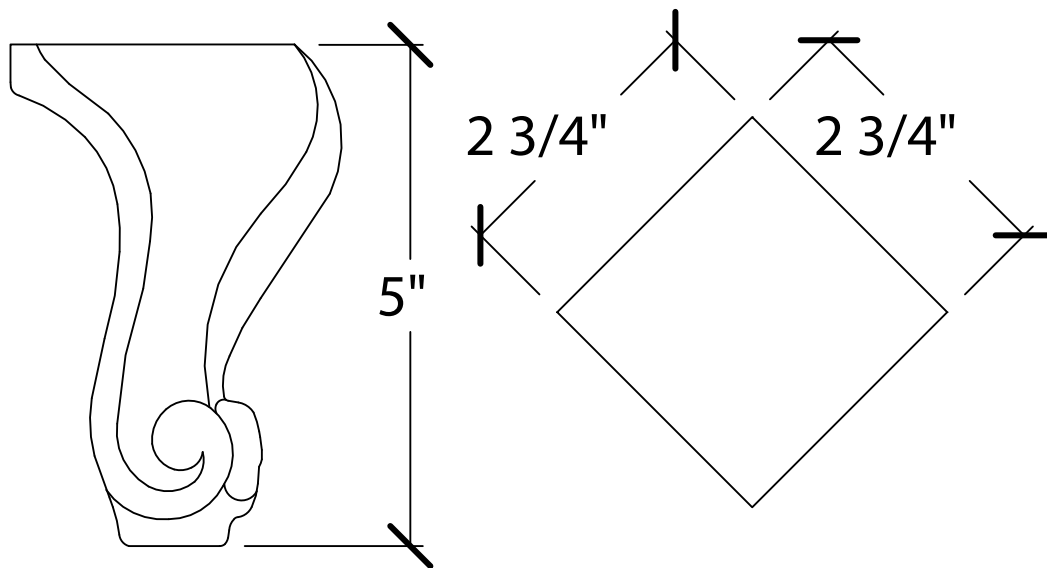

© Art For Everyday Inc.

PRODUCT CODE:

Q-LEG