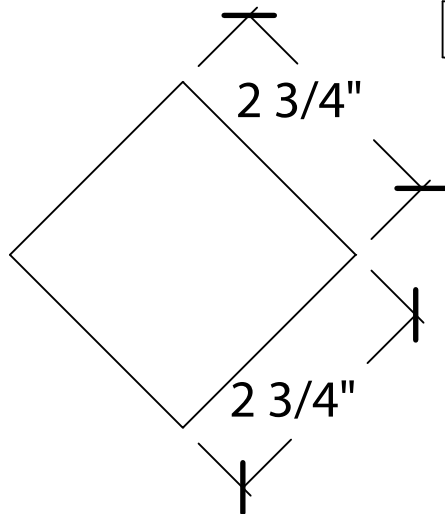

© Art For Everyday Inc.

PRODUCT CODE:

Q-LEG2L