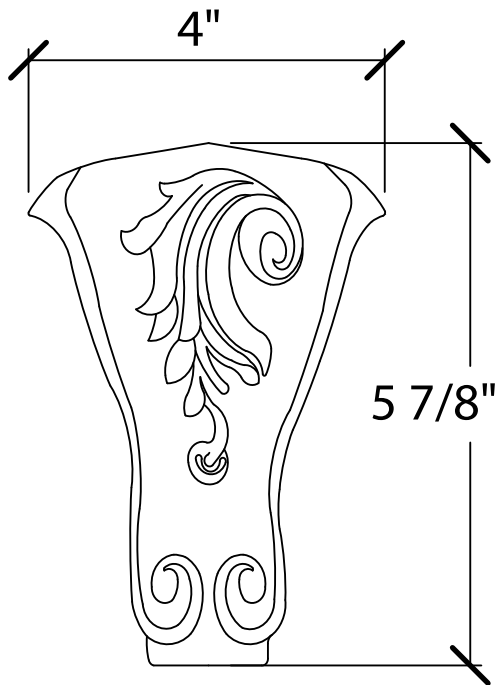

© Art For Everyday Inc.

PRODUCT CODE:

Q-LEG2L