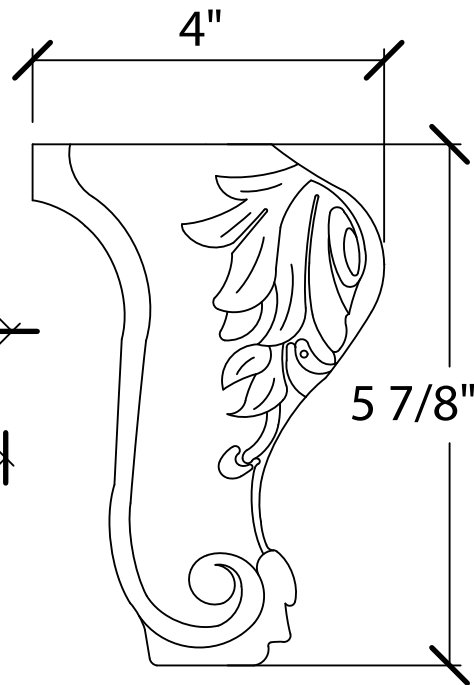

© Art For Everyday Inc.

PRODUCT CODE:

Q-LEG2L