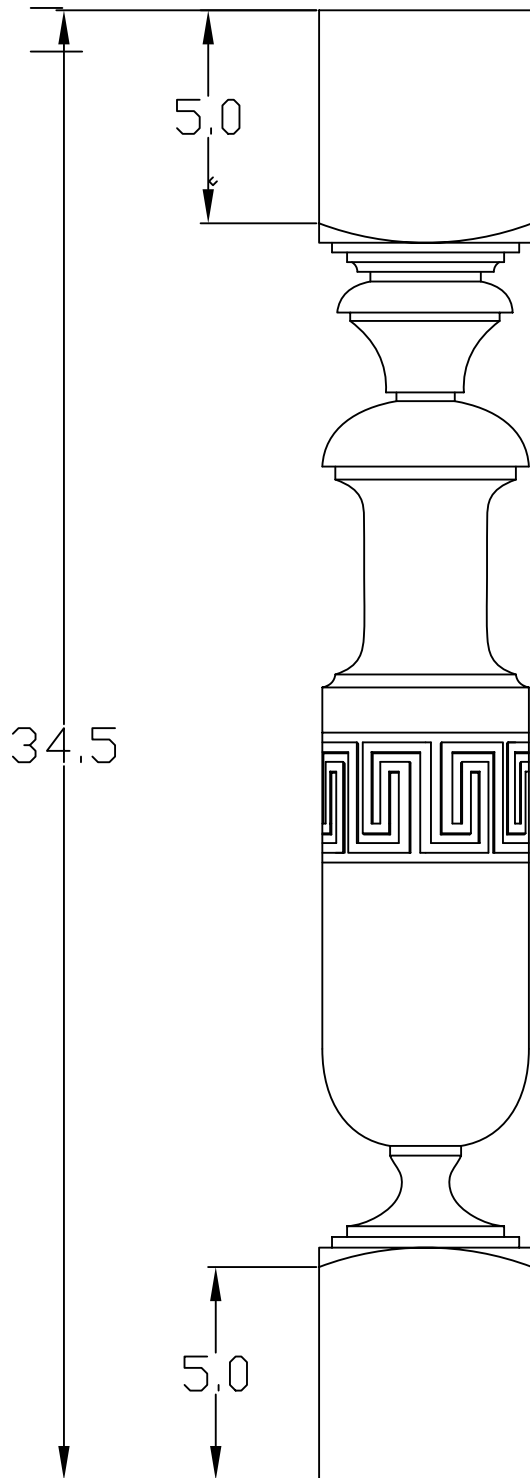

Art for everyday

PRODUCT CODE:

POST-NCF2