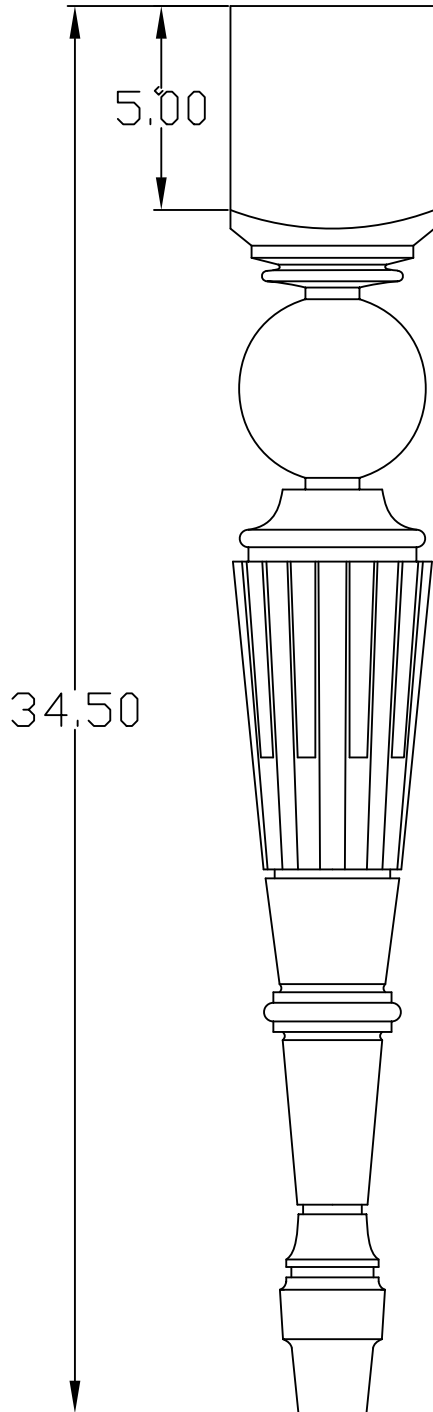

Art for everyday

PRODUCT CODE:

POST-NCE1