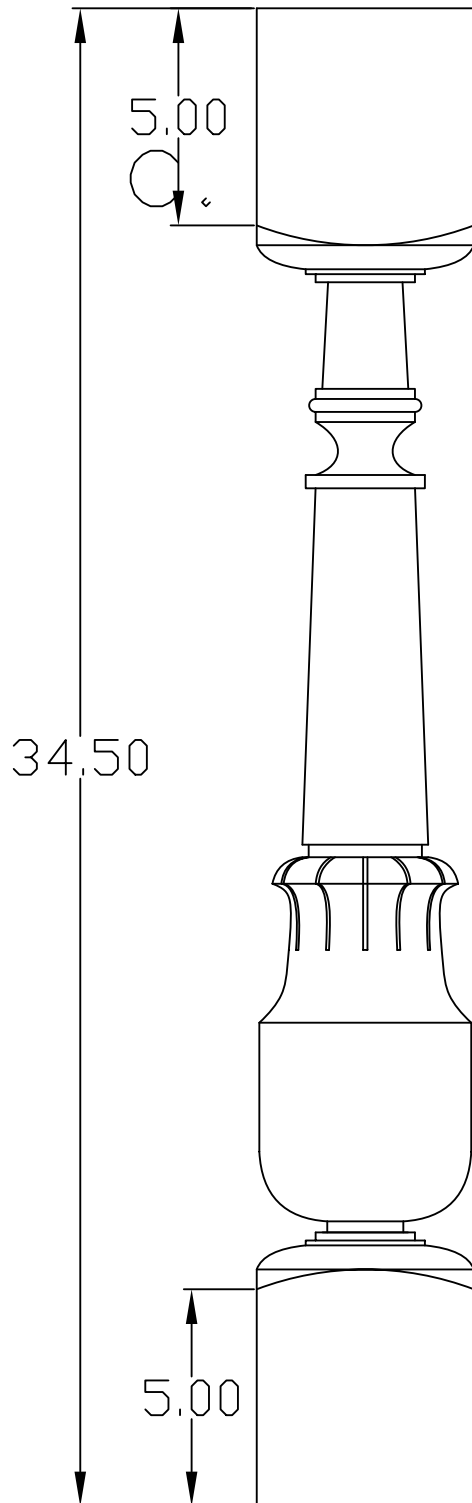

Art for everyday

PRODUCT CODE:

POST-NCC2