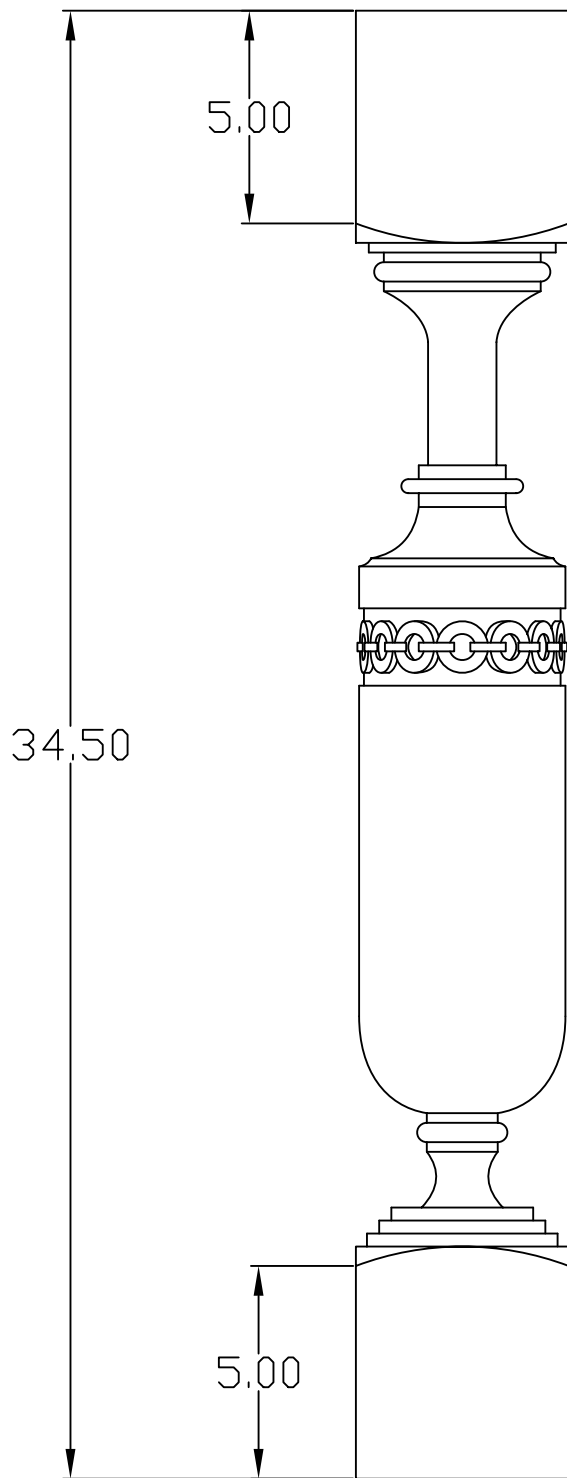

Art for everyday

PRODUCT CODE: POST-NCB2