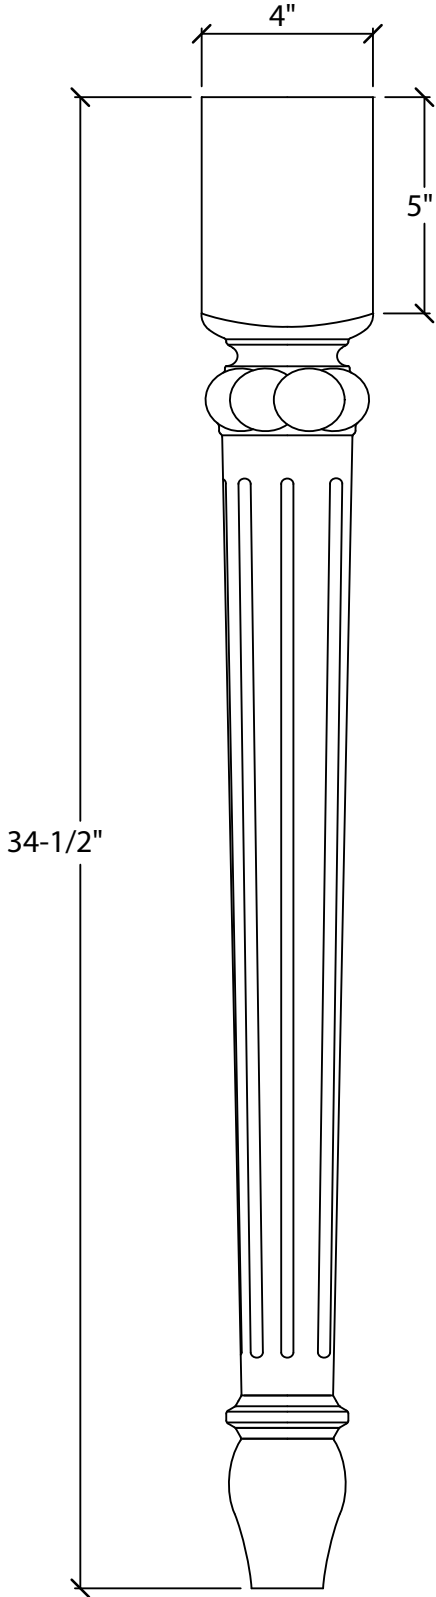

Art For Everyday Inc.

PRODUCT CODE:

POST-M2