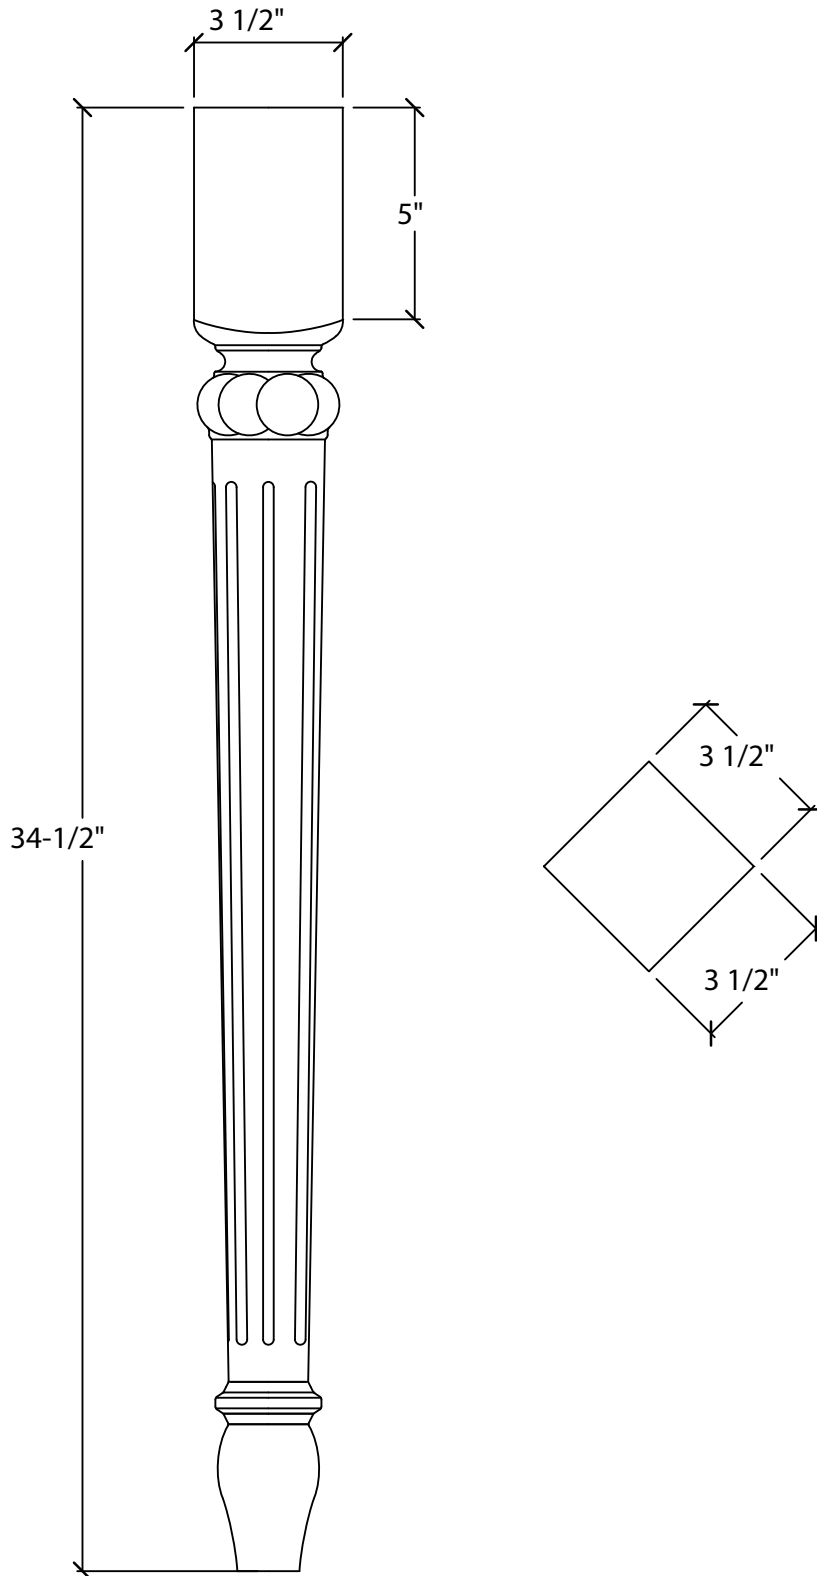

Art For Everyday Inc.

PRODUCT CODE:

POST-M1