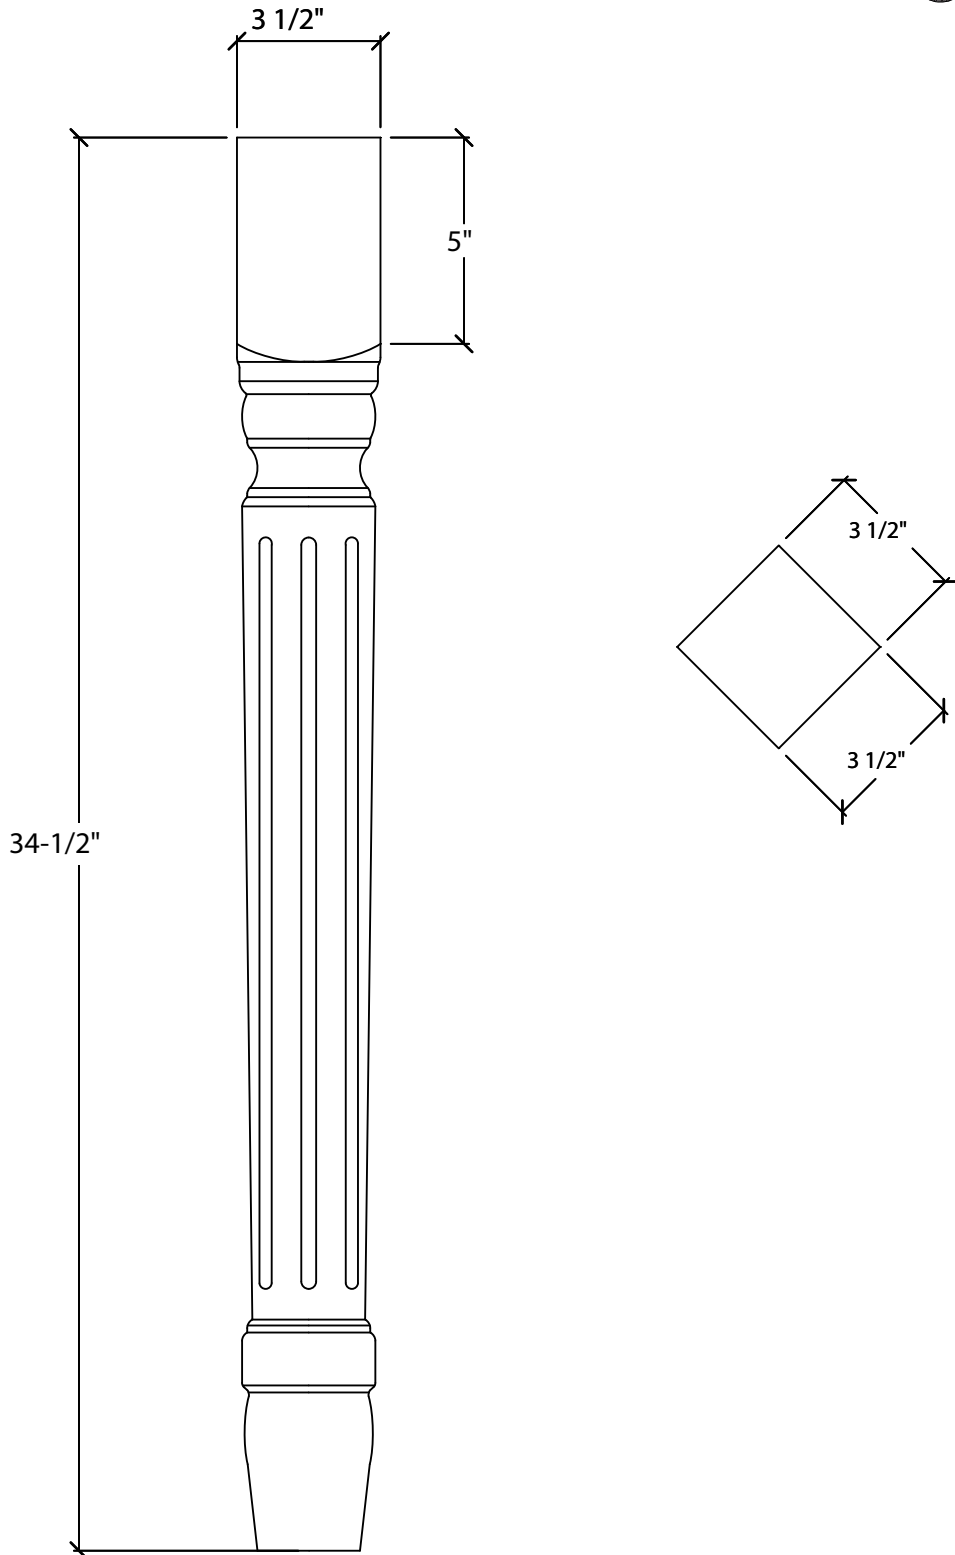

Art For Everyday Inc.

PRODUCT CODE:

POST-LF1