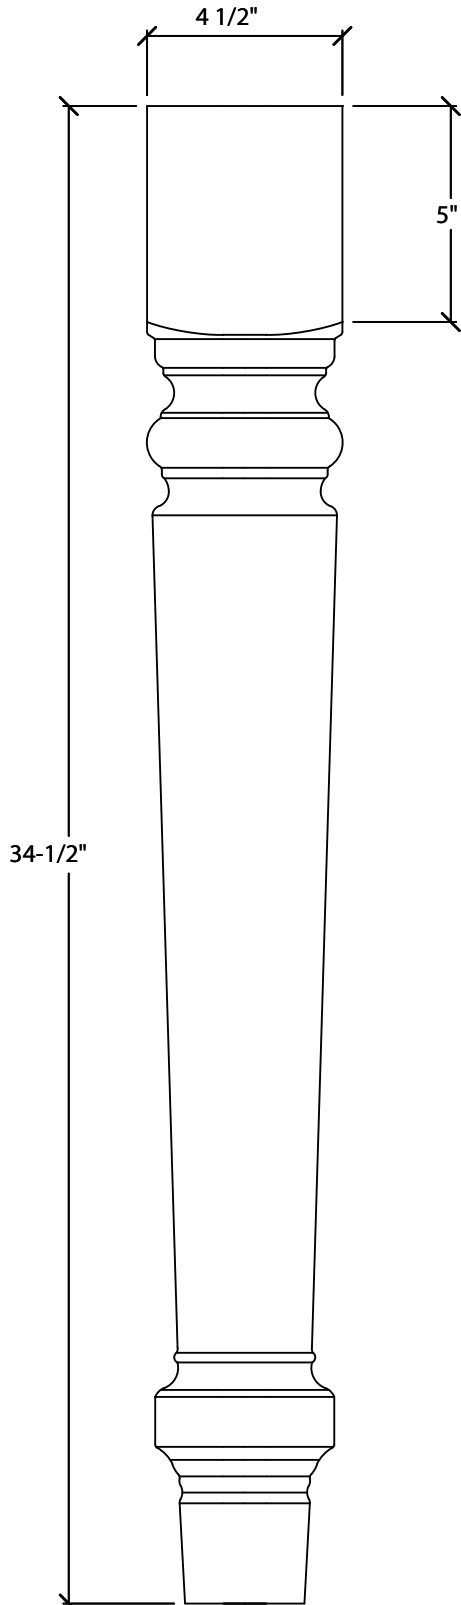

Art For Everyday Inc.

PRODUCT CODE:

POST-L3