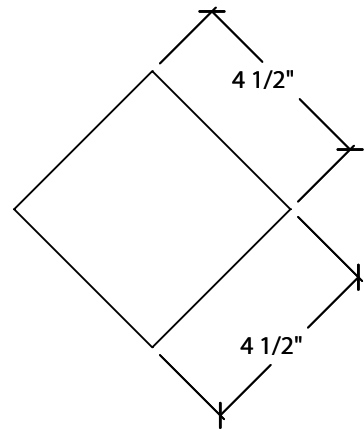

Art For Everyday Inc.

PRODUCT CODE:

POST-L3