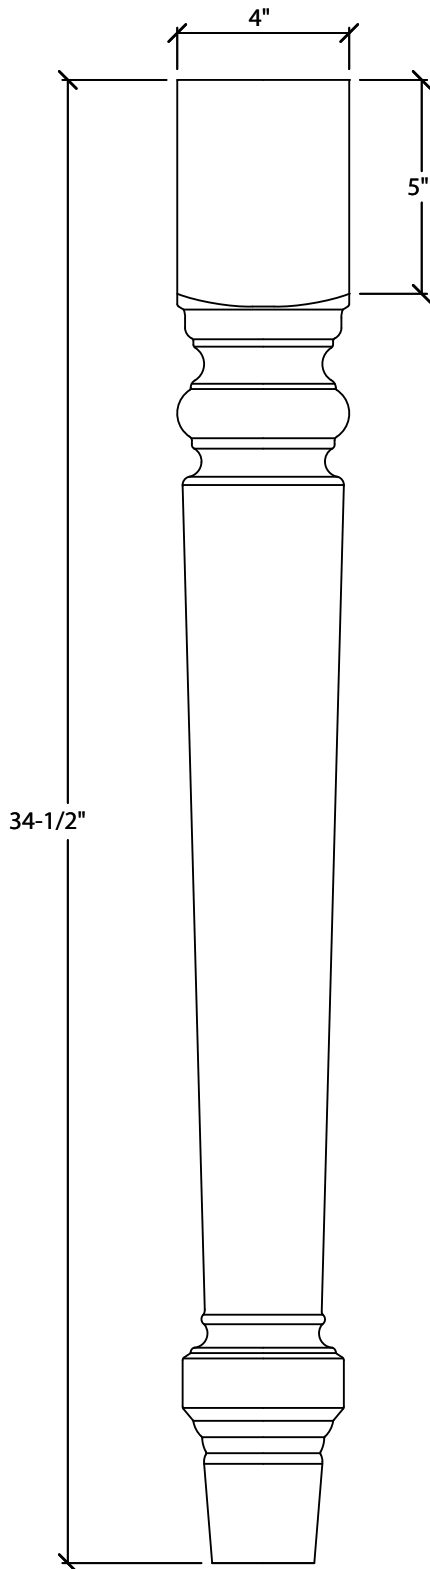

Art For Everyday Inc.

PRODUCT CODE:

POST-L2