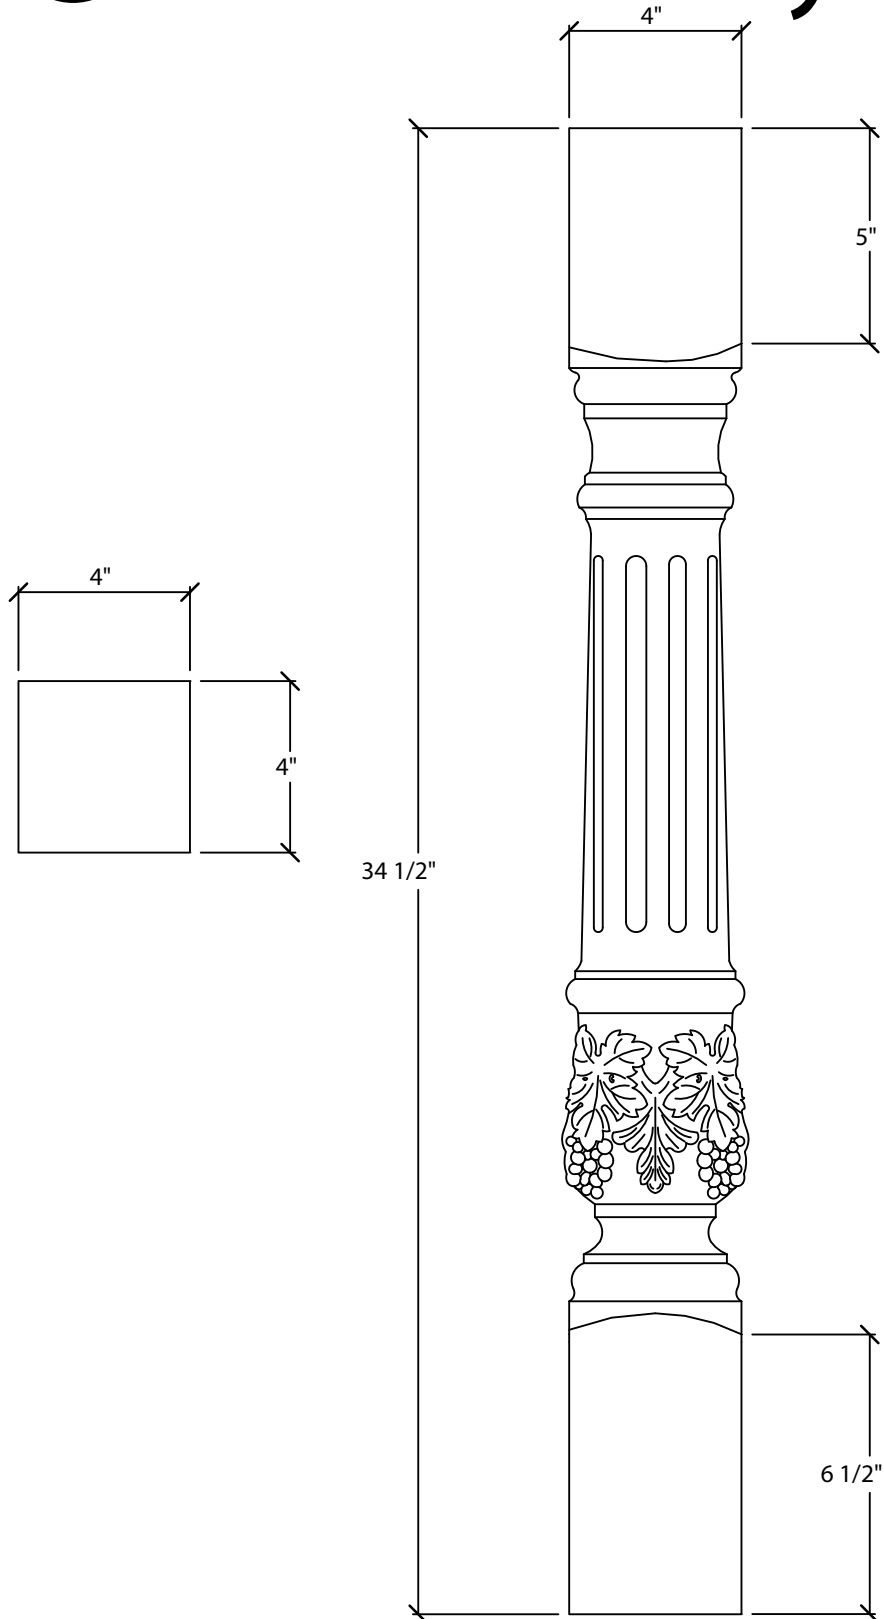

© Art For Everyday Inc. 

PRODUCT CODE:

POST-GR2