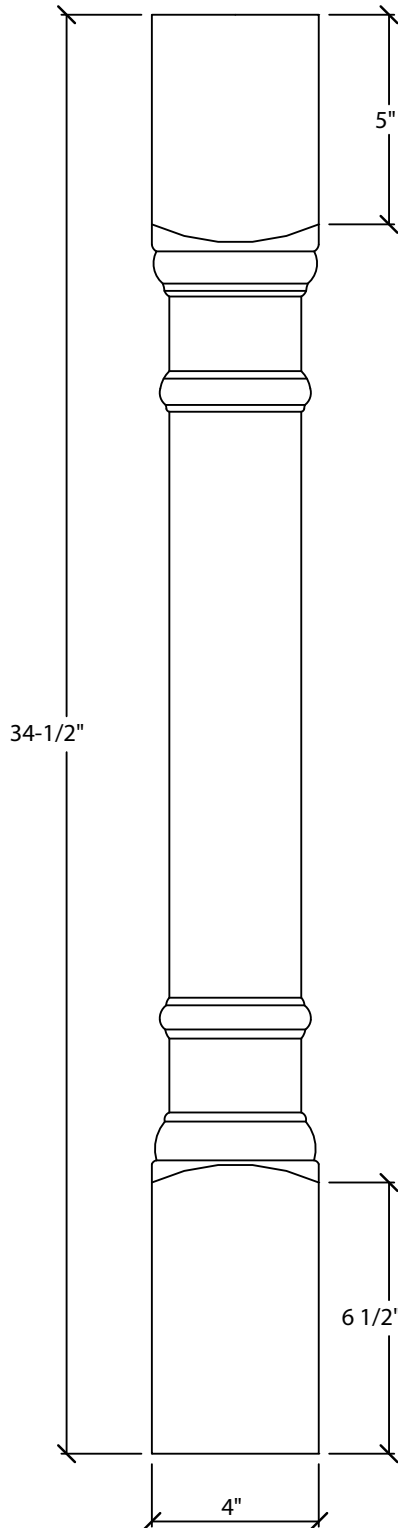

Art For Everyday Inc.

PRODUCT CODE:

POST-A2