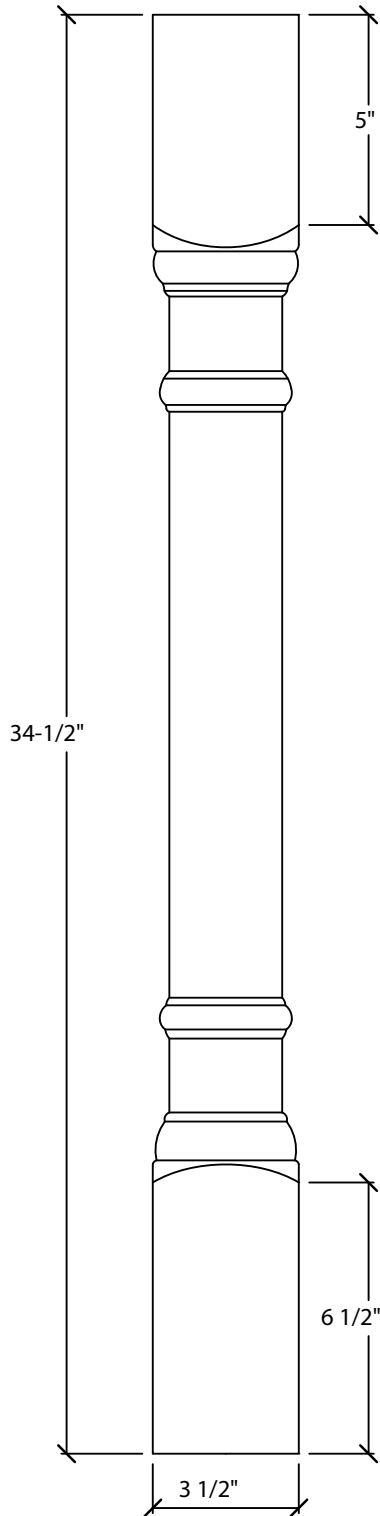

Art For Everyday Inc.

PRODUCT CODE:

POST-A1