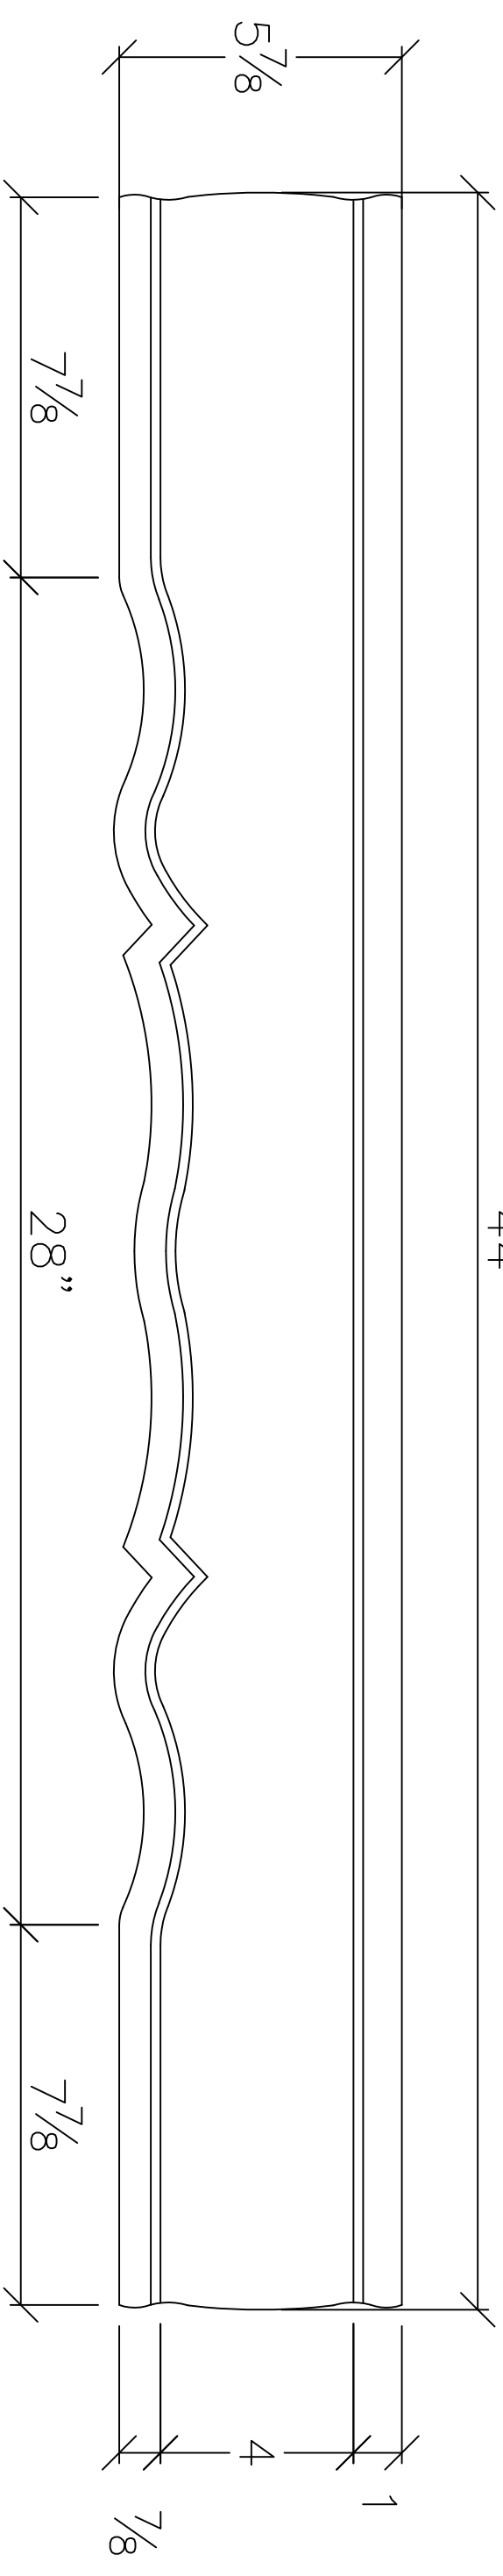

44"

ART FOR EVERYDAY™

PRODUCT CODE: MTL-P0