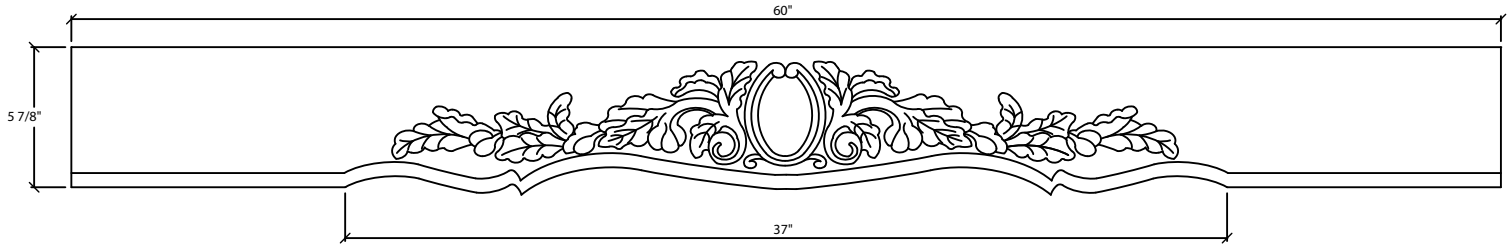

© Art For Everyday Inc.

PRODUCT CODE:

MTL-01