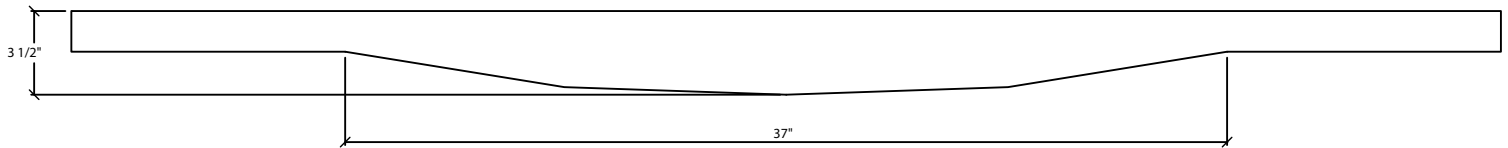

© Art For Everyday Inc.

PRODUCT CODE:

MTL-01