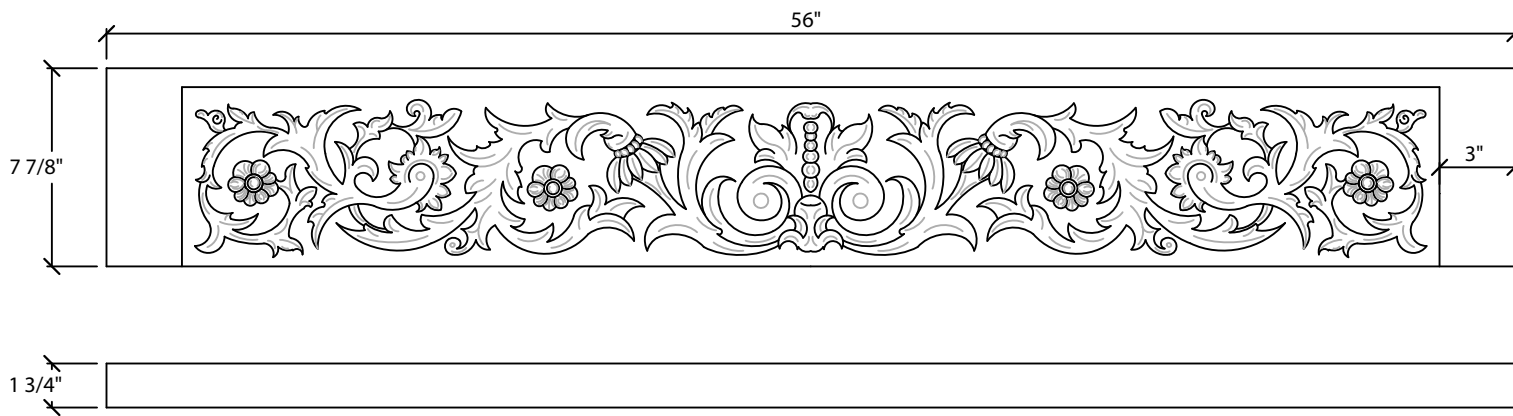

© Art For Everyday Inc.

PRODUCT CODE:

MTL-LF3