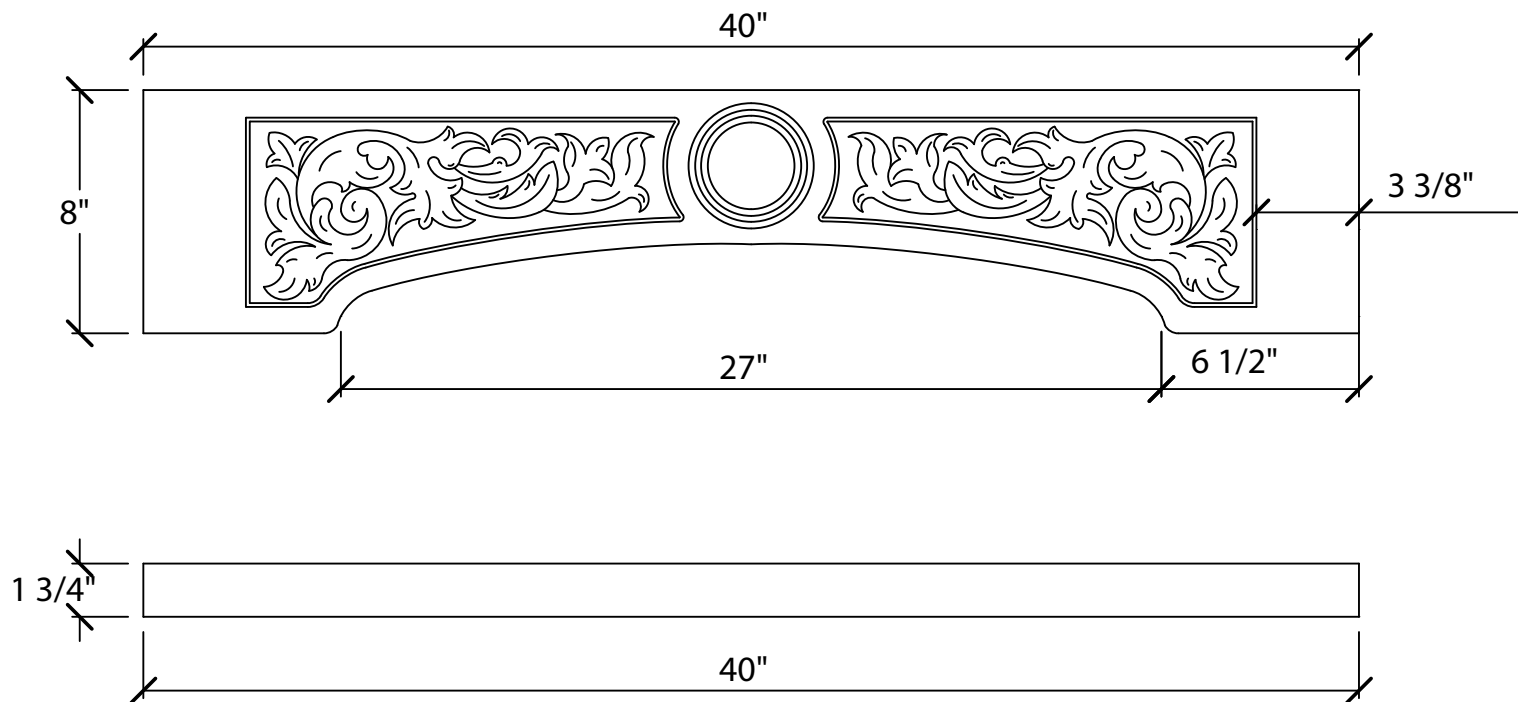

© Art For Everyday Inc.

PRODUCT CODE:

MTL-FAL2