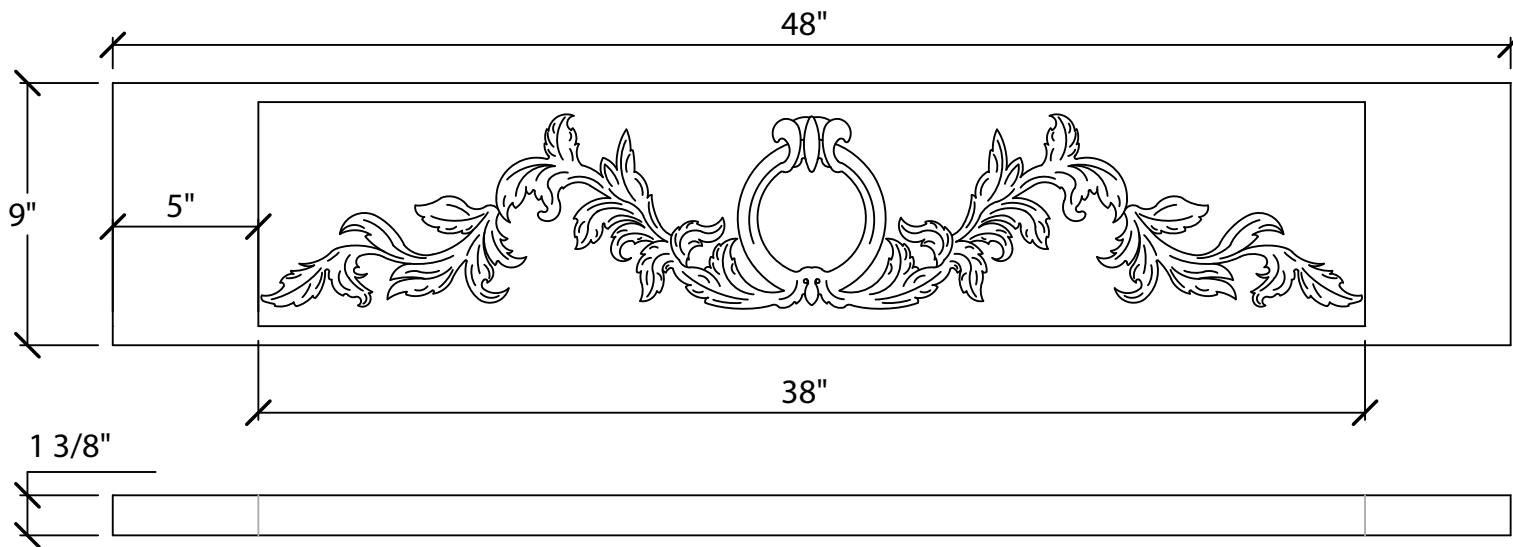

© Art For Everyday Inc.

PRODUCT CODE:

MTL-BEL48