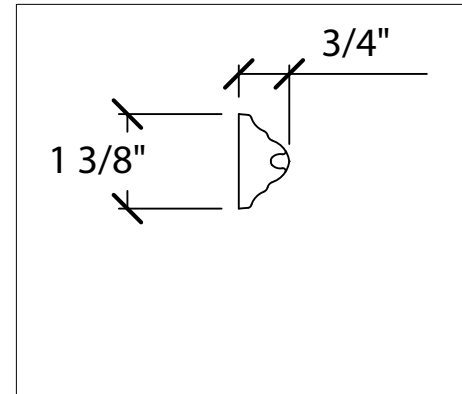

© Art For Everyday Inc.

PRODUCT CODE:

MLD-LK1