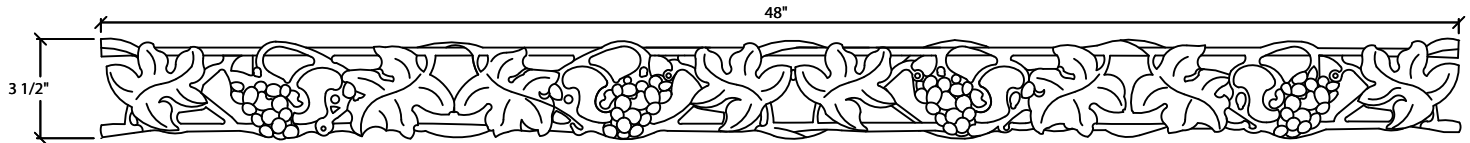

© Art For Everyday Inc.

PRODUCT CODE:

MLD-GF-48