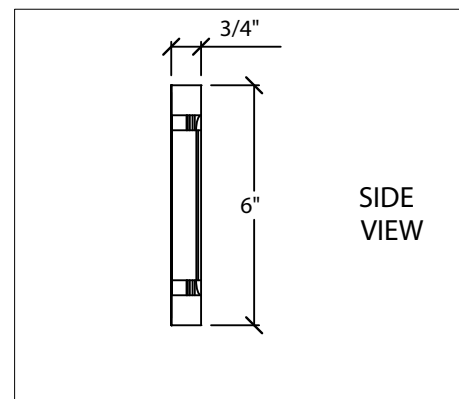

© Art For Everyday Inc.

CLOSE VIEW

SIDE VIEW

SIDE VIEW

PRODUCT CODE:

MLD-FL6