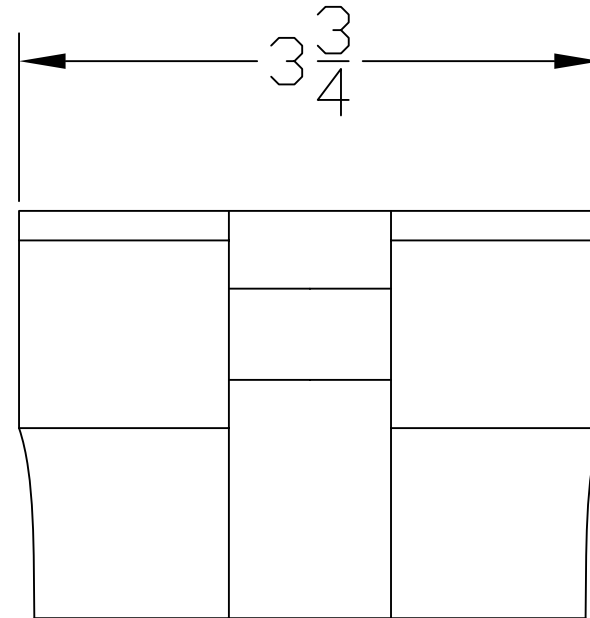

© Art For Everyday Inc.

PRODUCT CODE: MLD-AV3