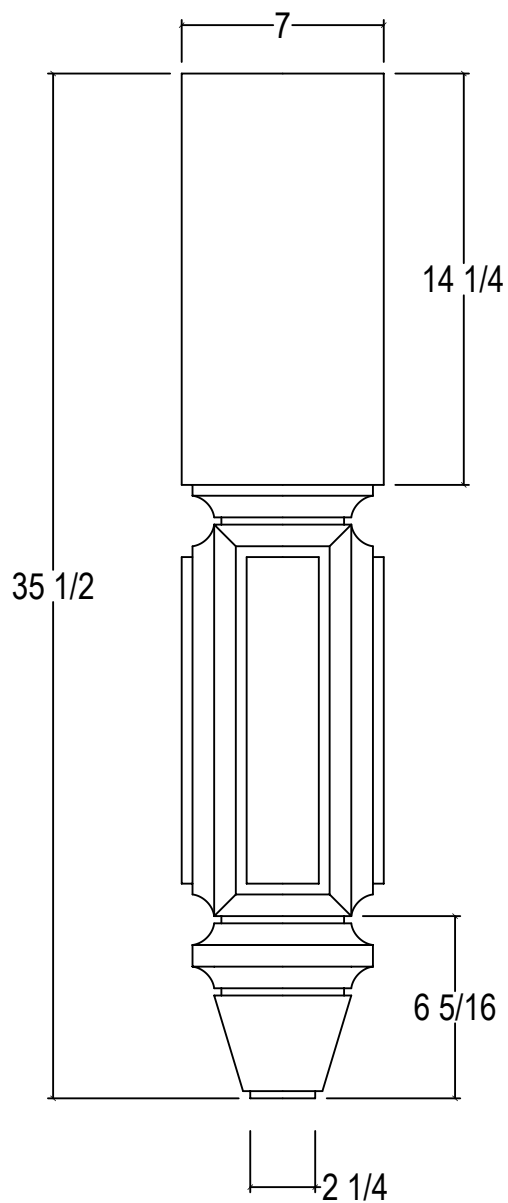

© Art For Everyday Inc

PRODUCT CODE:

LEG - R7