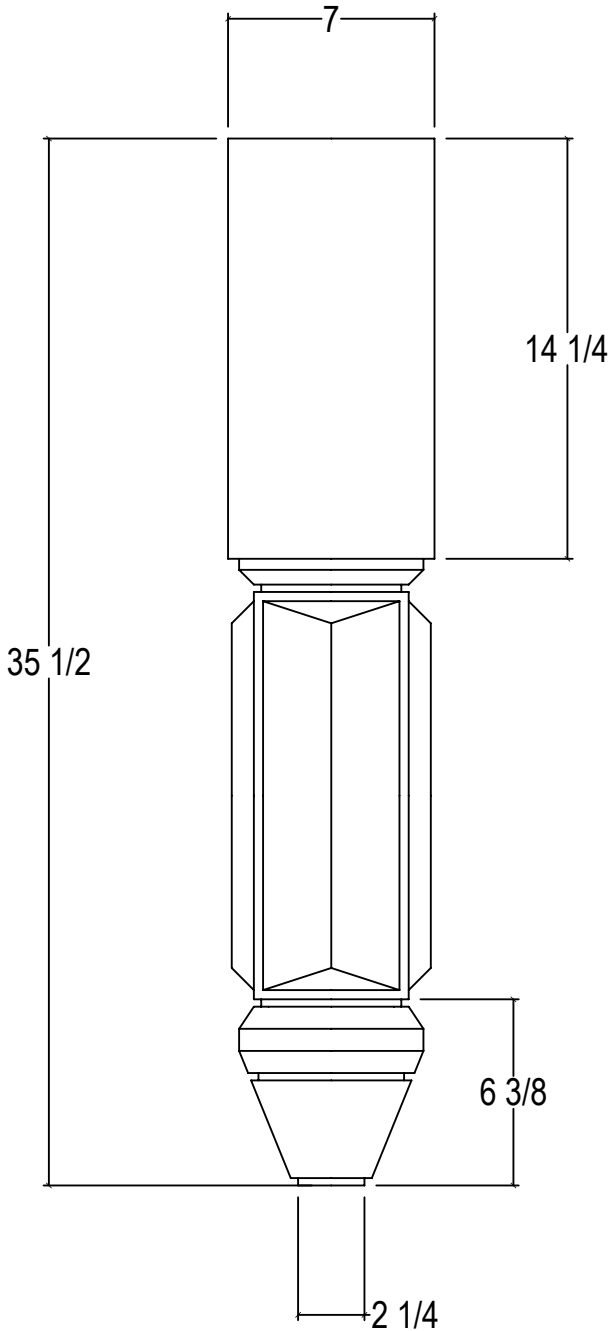

© Art For Everyday Inc

PRODUCT CODE:

LEG - D7