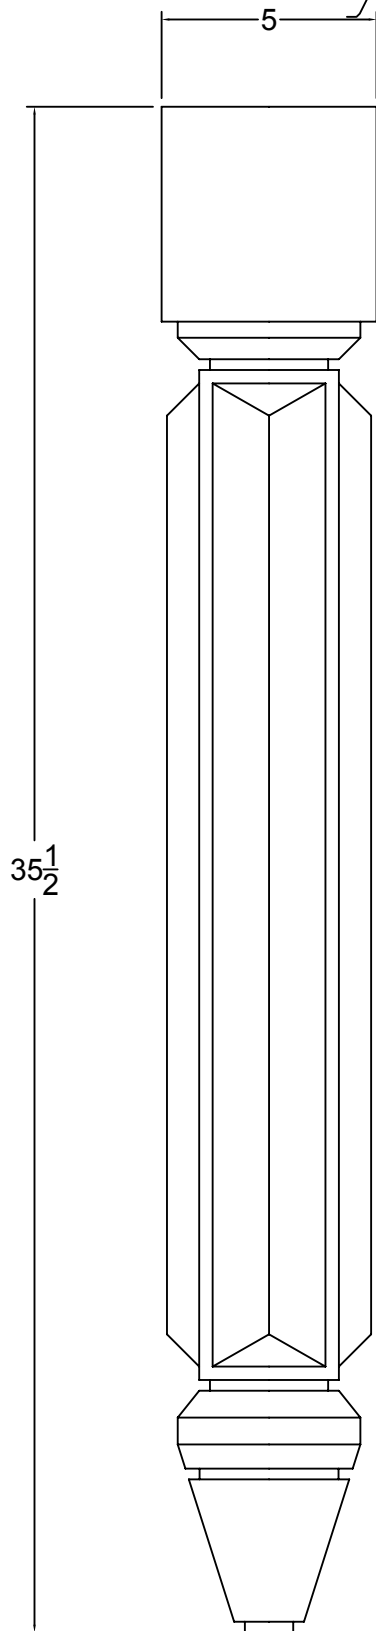

© Art For Everyday Inc.

PRODUCT CODE:

LEG - D5