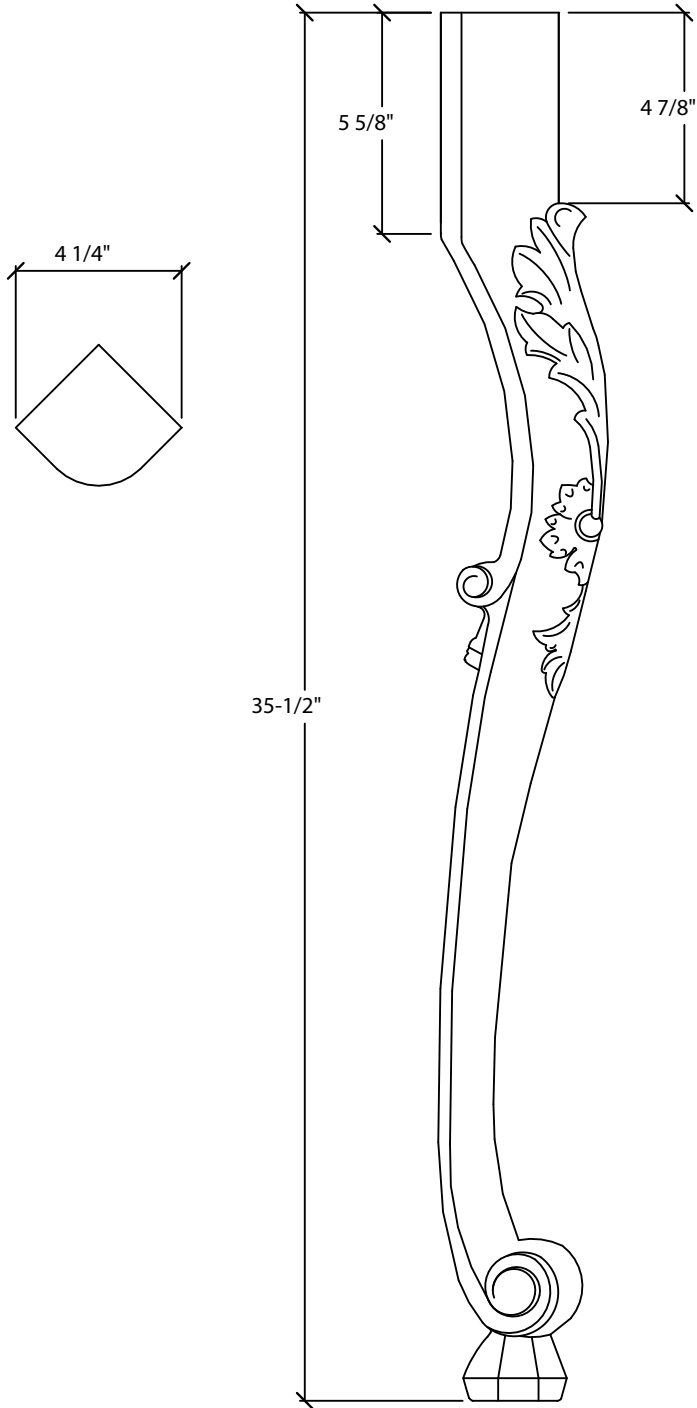

Art For Everyday Inc.

PRODUCT CODE:

LEG-B4