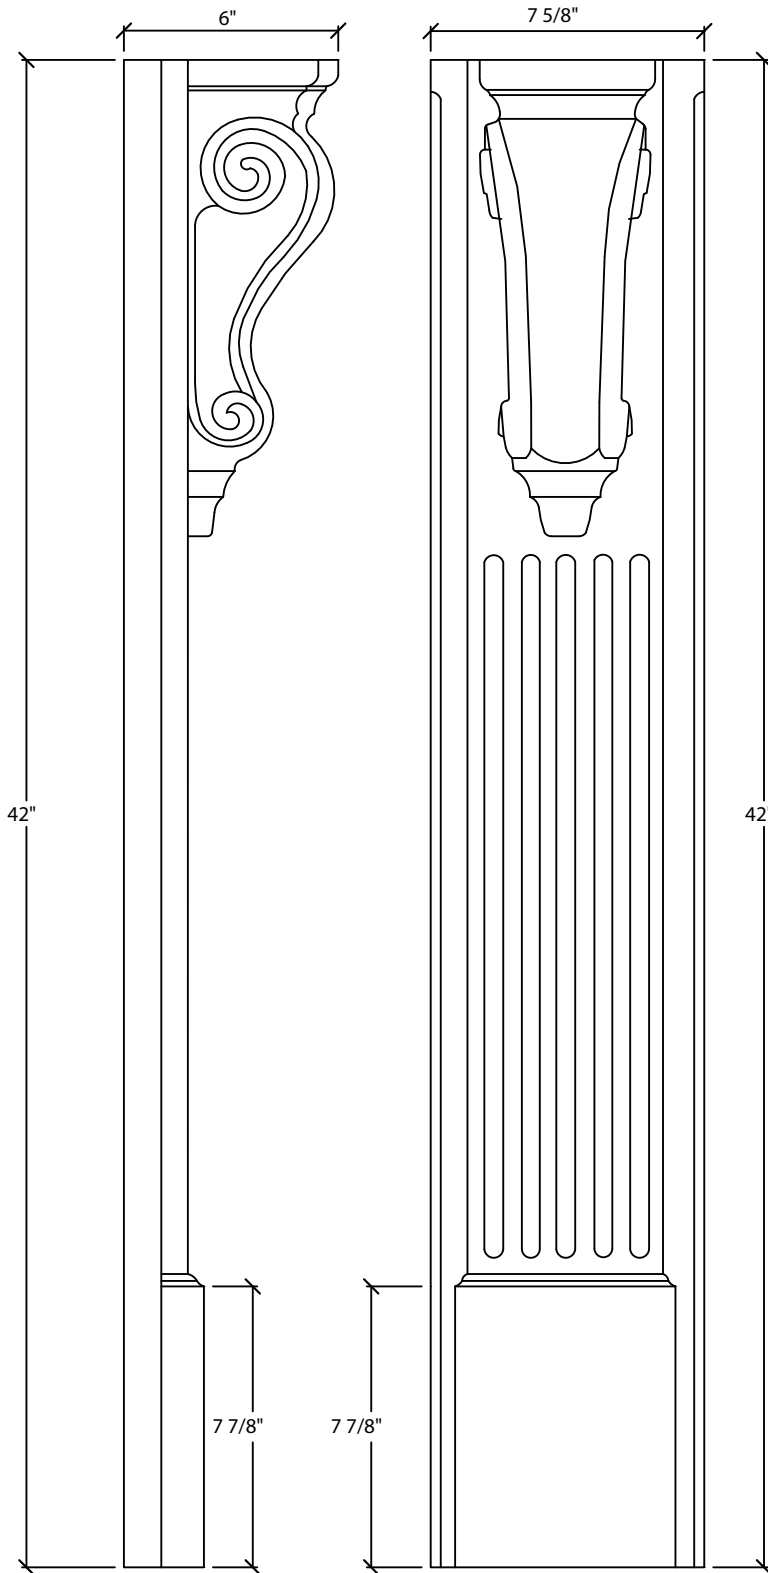

Art For Everyday Inc.

PRODUCT CODE:

ISL-TR2L