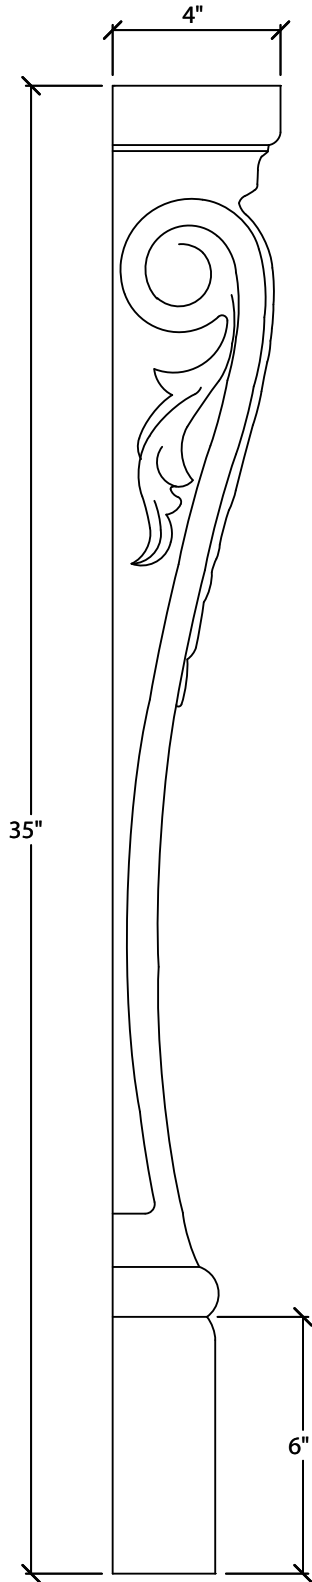

Art For Everyday Inc.

PRODUCT CODE:

ISL-MAC-3