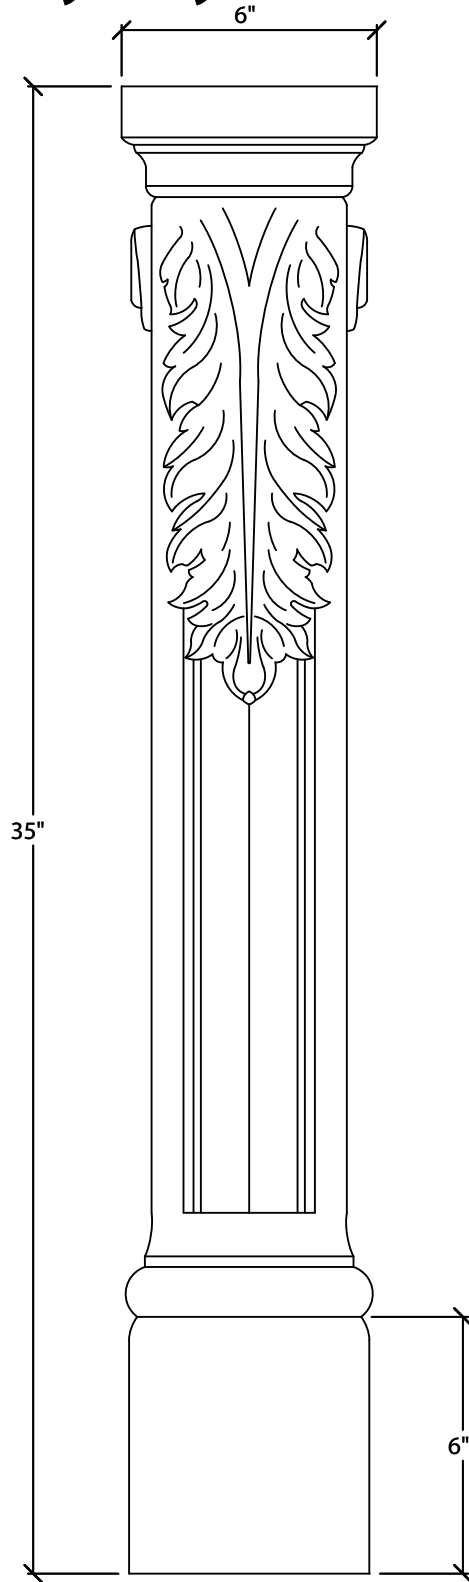

Art For Everyday Inc.

PRODUCT CODE:

ISL-MAC-3