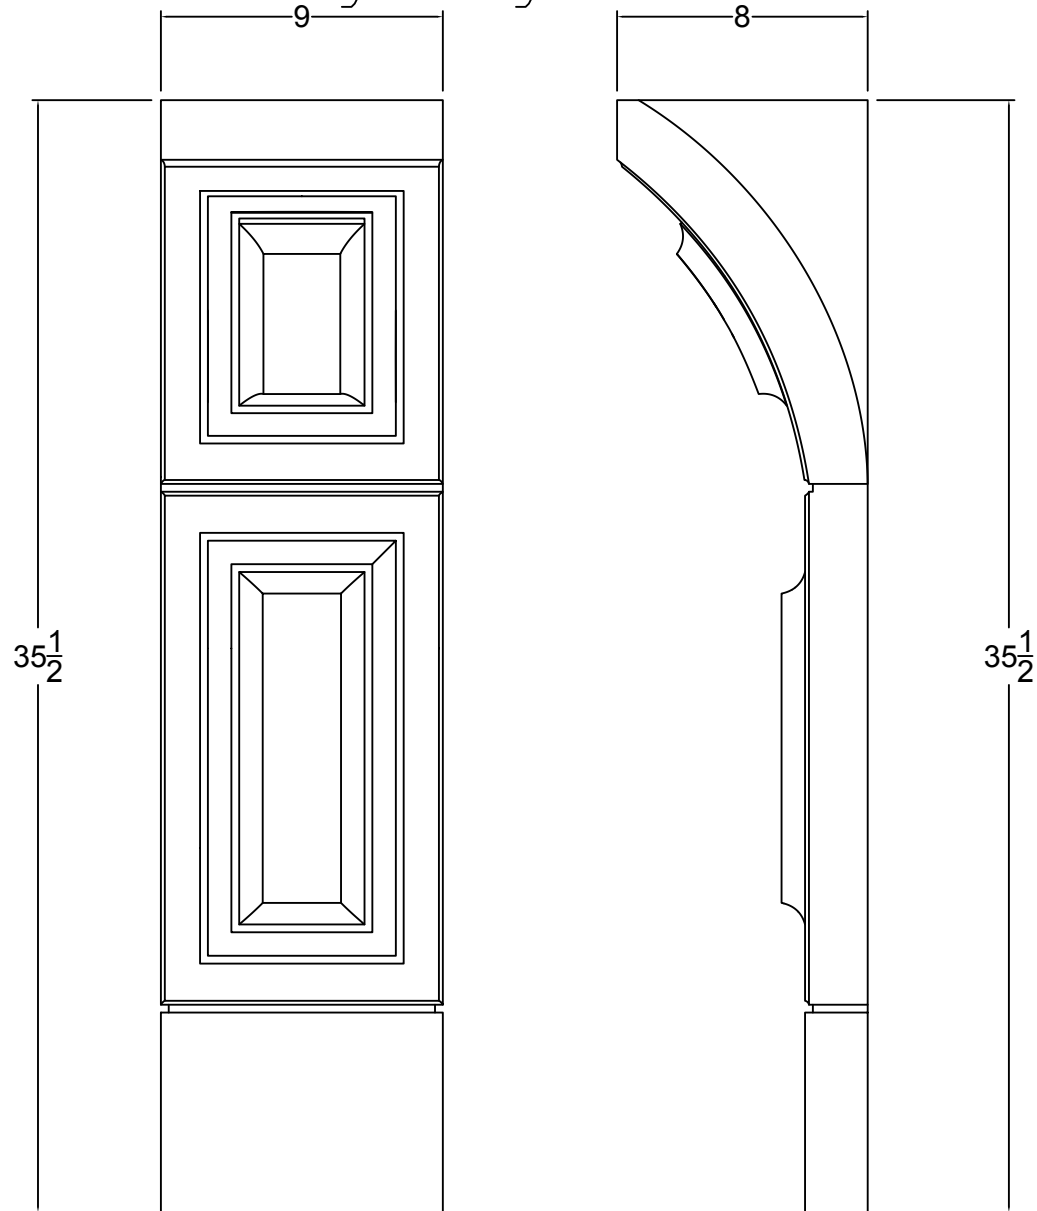

© Art For Everyday Inc.

PRODUCT CODE:

ISL - MA2