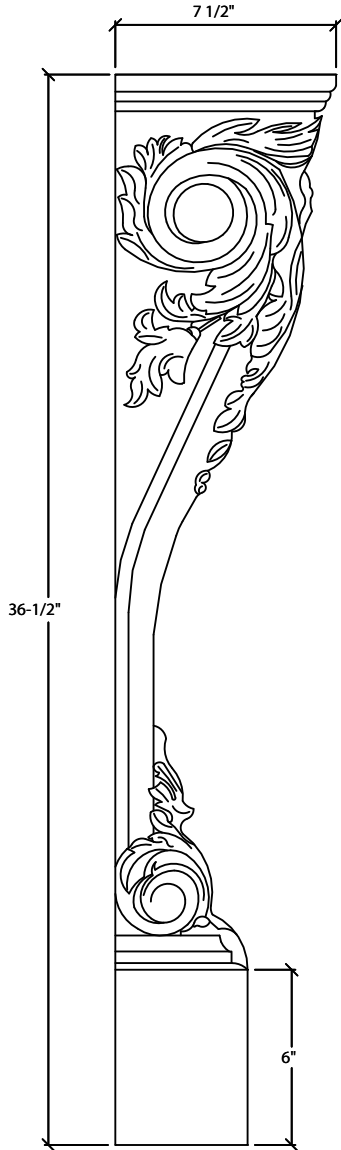

Art For Everyday Inc.

PRODUCT CODE:

ISL-LAC-3