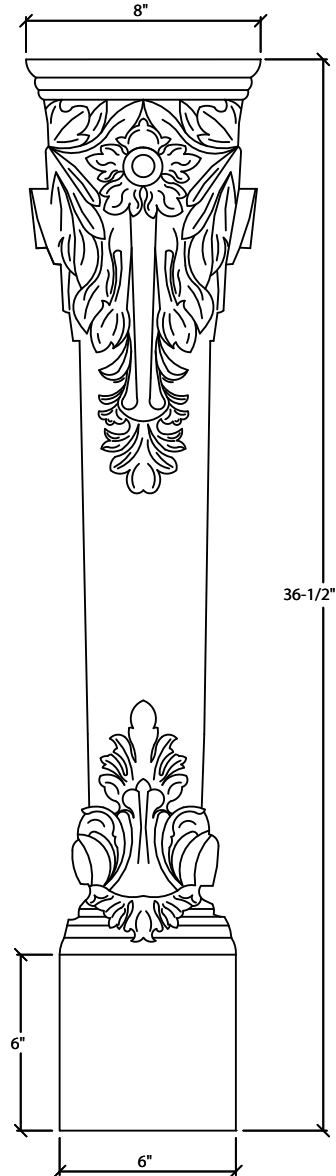

Art For Everyday Inc.

PRODUCT CODE:

ISL-LAC-3