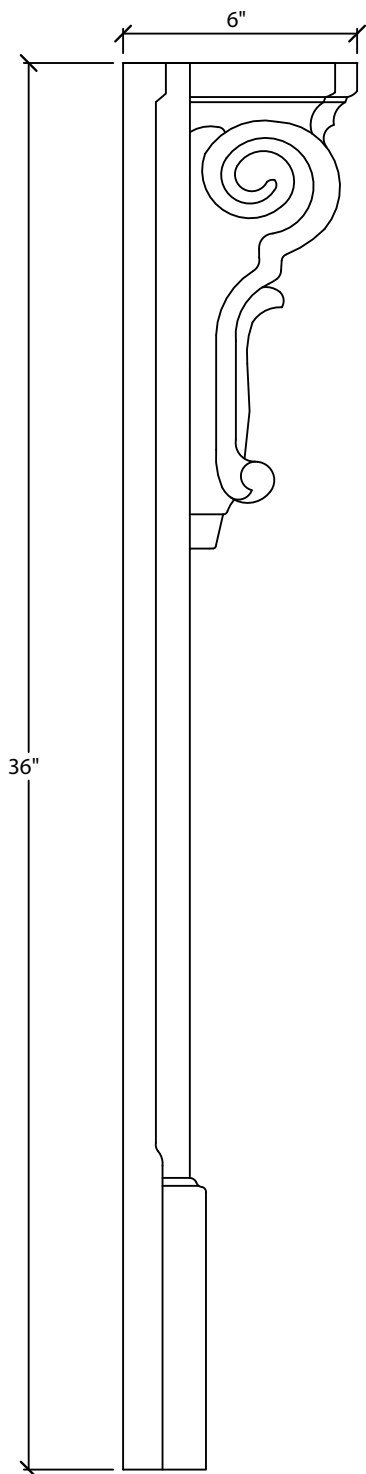

Art For Everyday Inc.

PRODUCT CODE:

ISL-FRA2