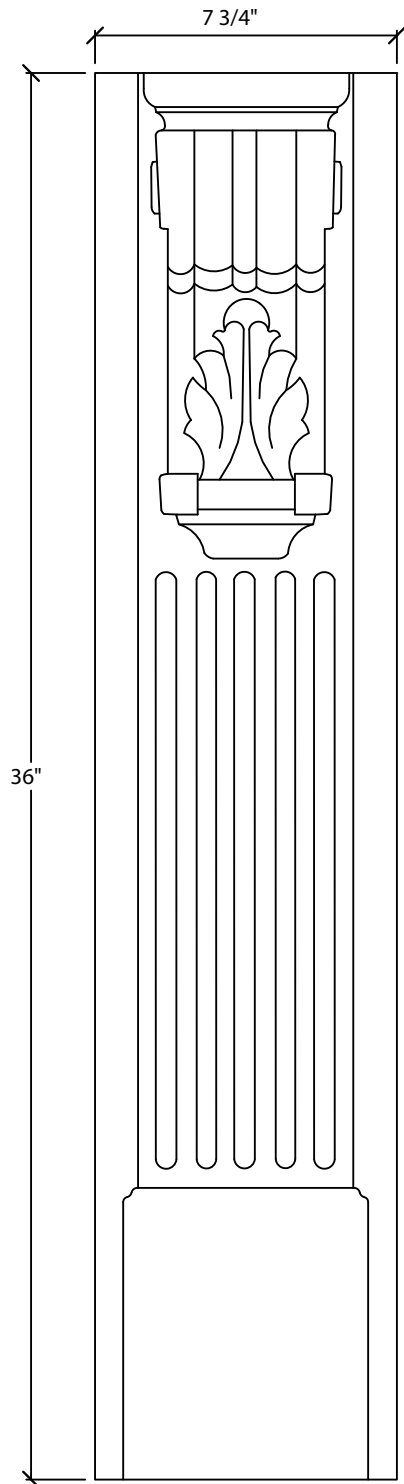

Art For Everyday Inc.

PRODUCT CODE:

ISL-FRA2