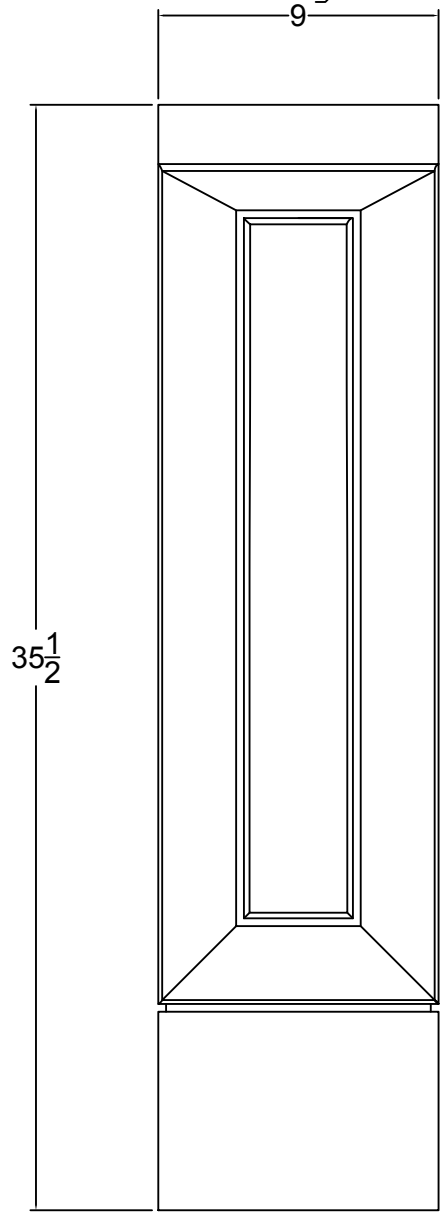

© Art For Everyday Inc.

PRODUCT CODE: ISL - BAW1