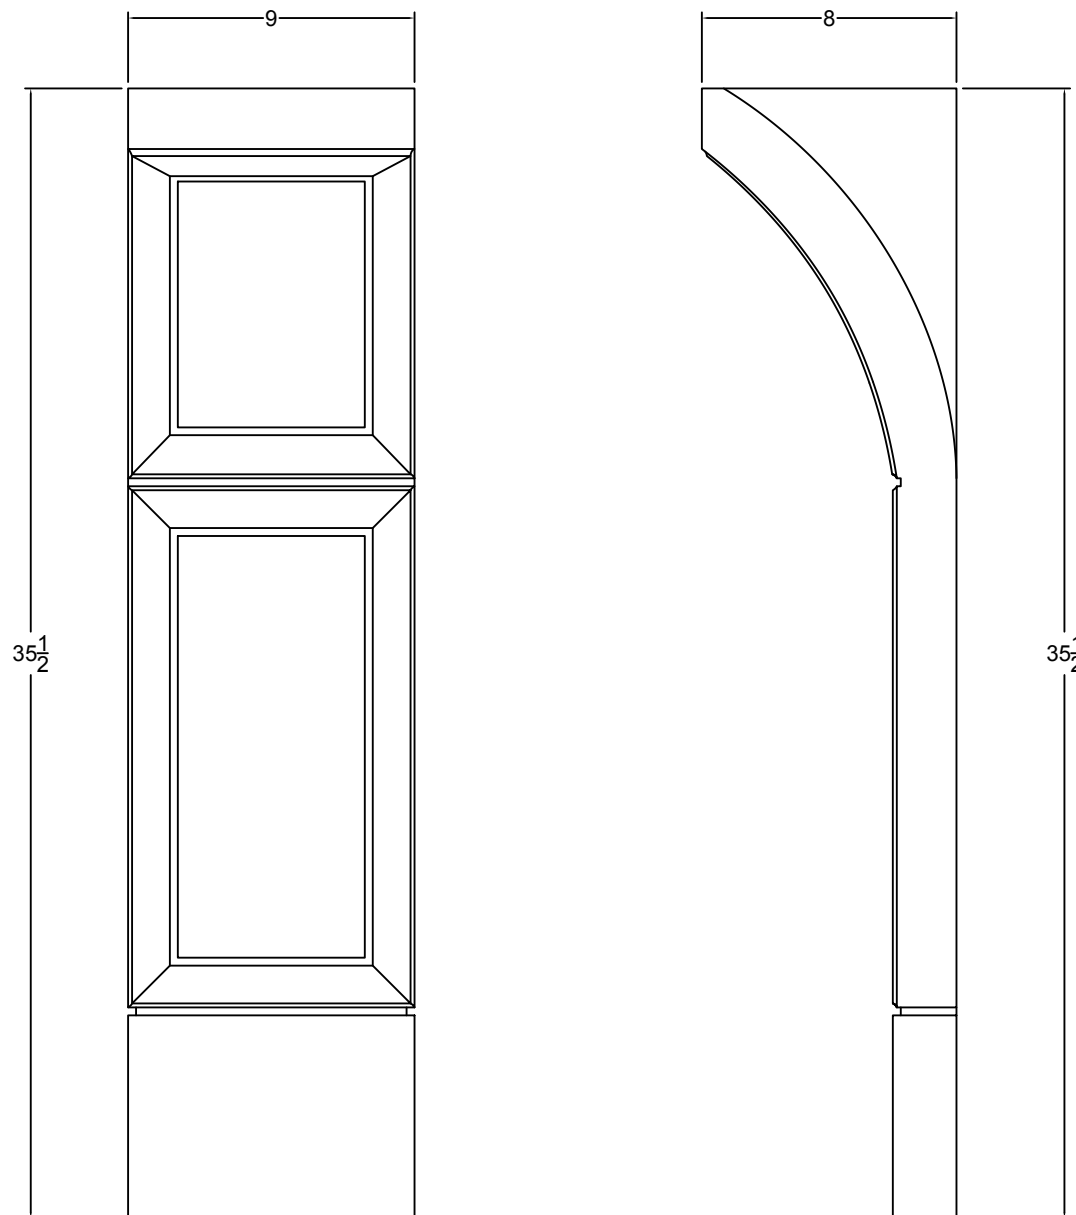

© Art For Everyday Inc.

PRODUCT CODE: ISL - BAN2