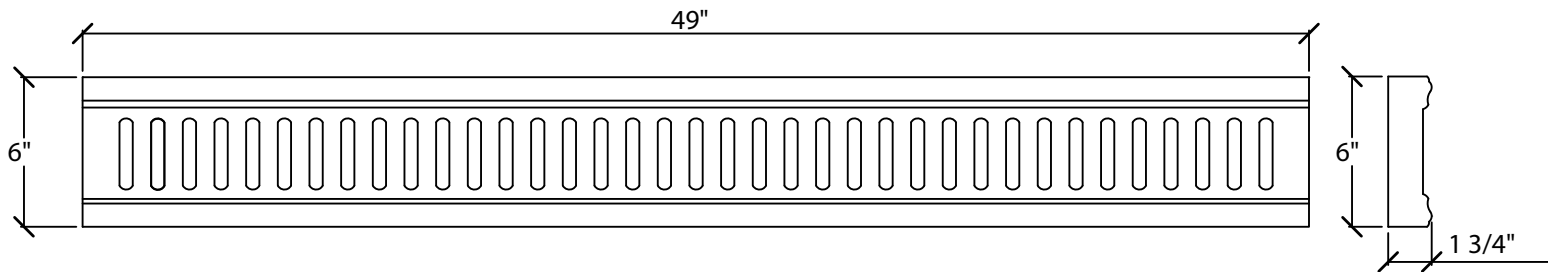

© Art For Everyday Inc.

PRODUCT CODE:

EXT-FLT2