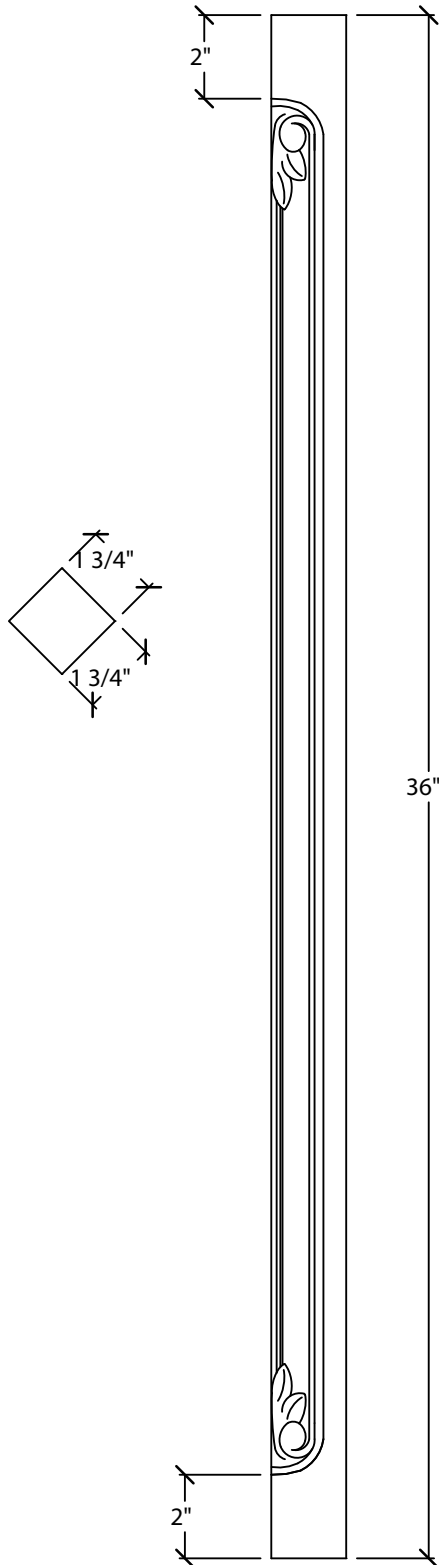

Art For Everyday Inc.

PRODUCT CODE:

CRN-SOR36