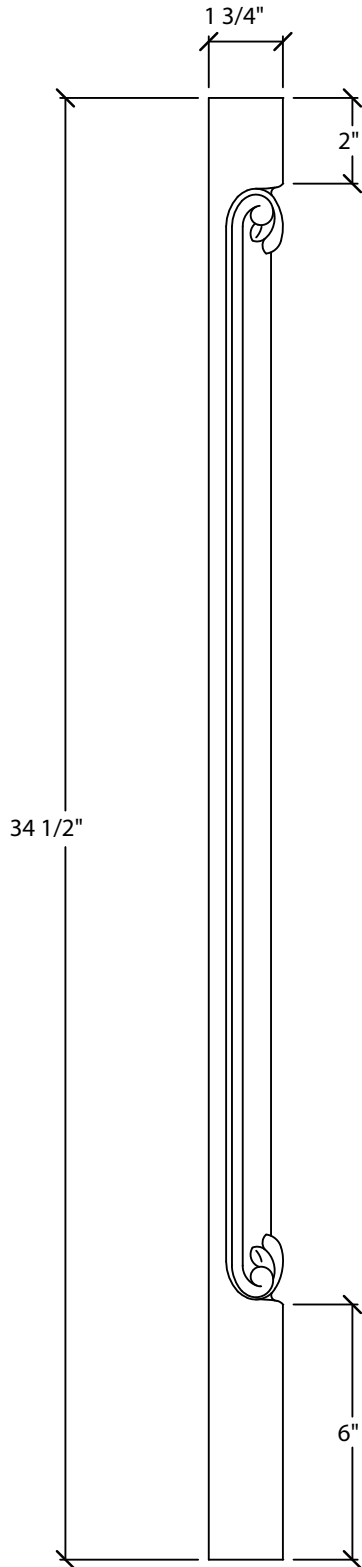

Art For Everyday Inc.

PRODUCT CODE:

CRN-SOR