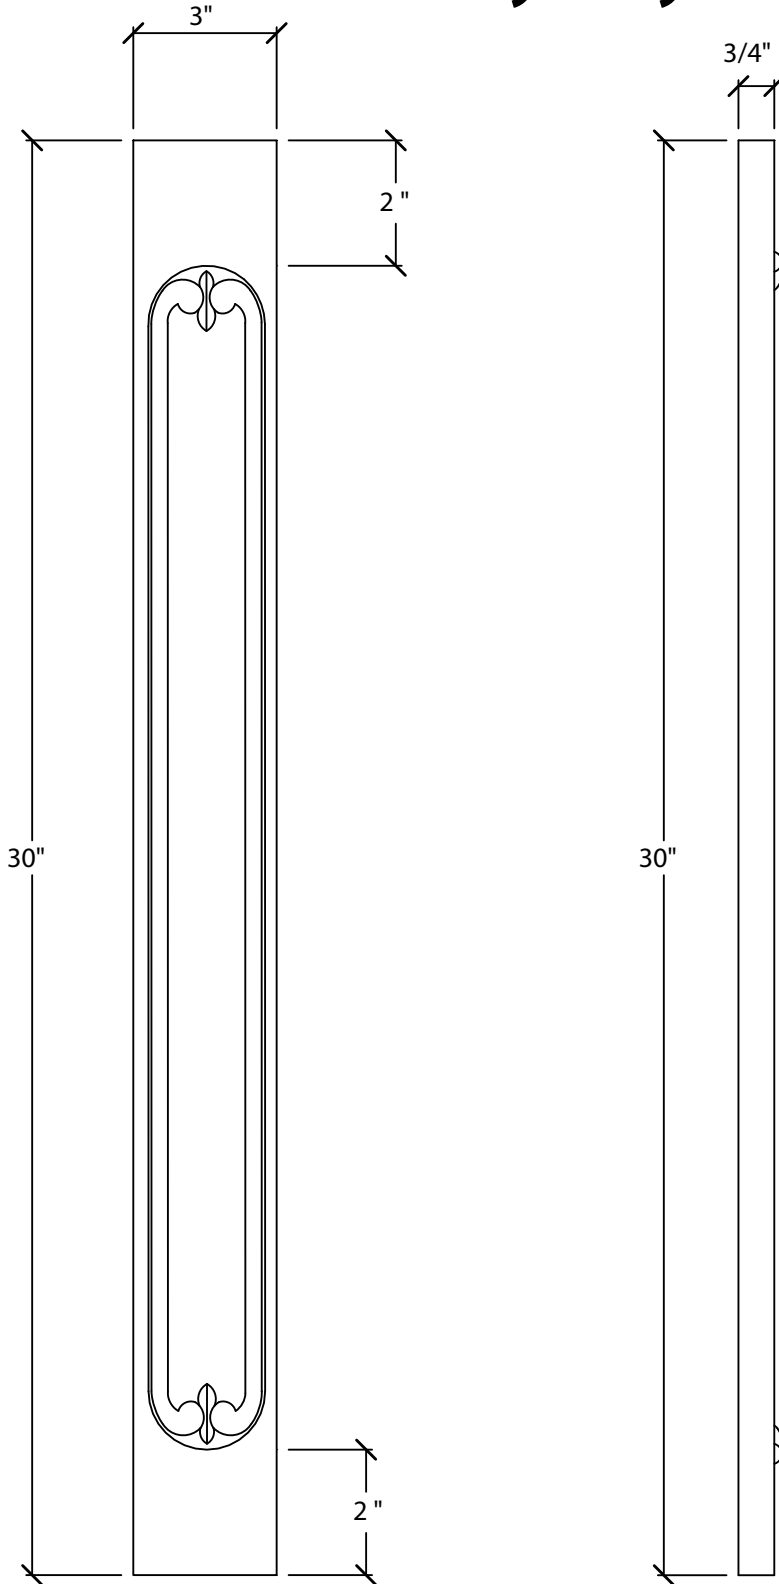

Art For Everyday Inc.

PRODUCT CODE:

CRN-OF