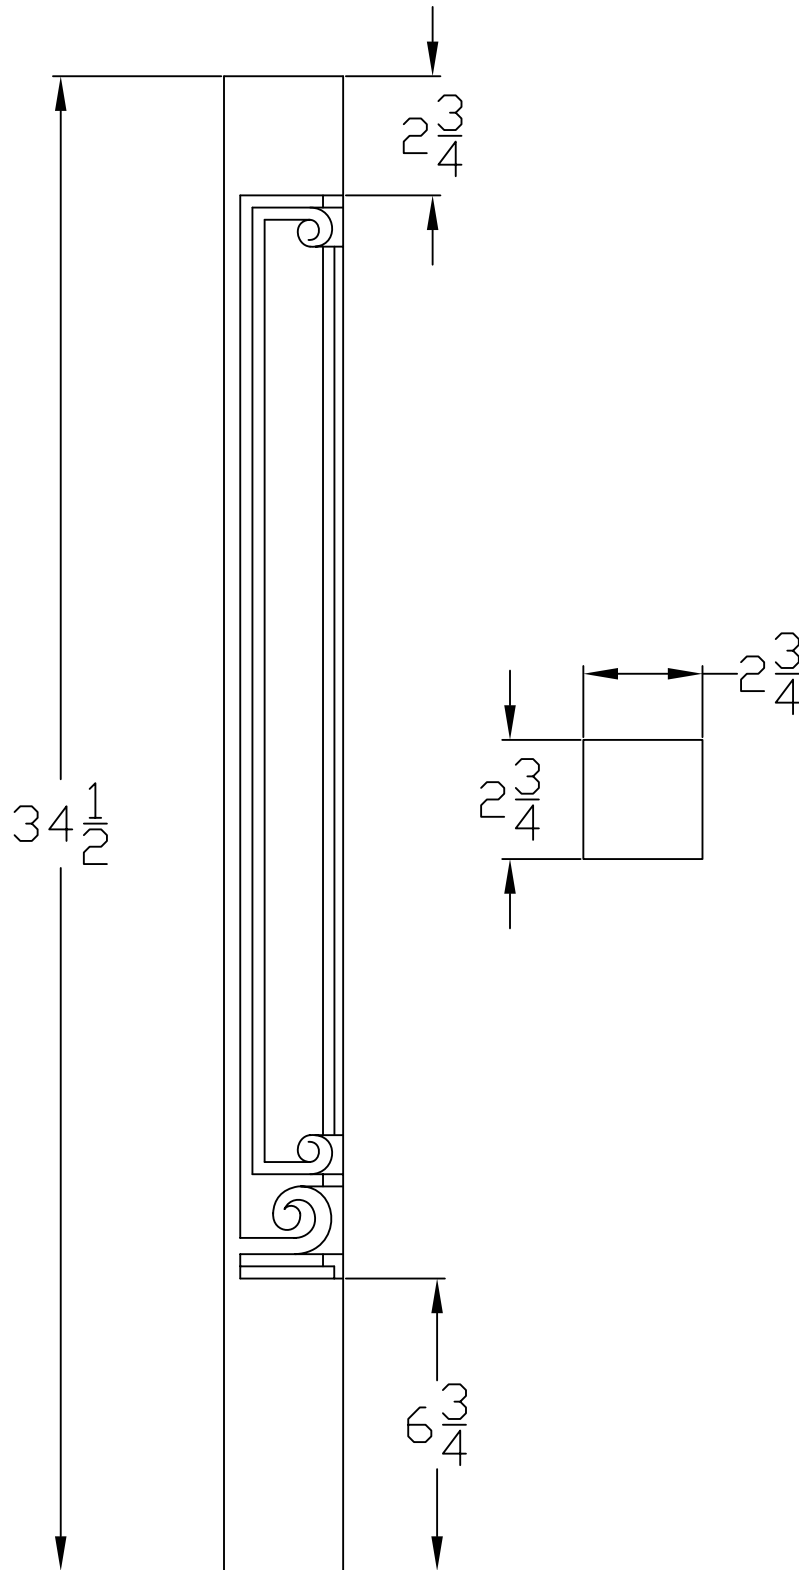

Art for everyday

PRODUCT CODE: CRN-AD34