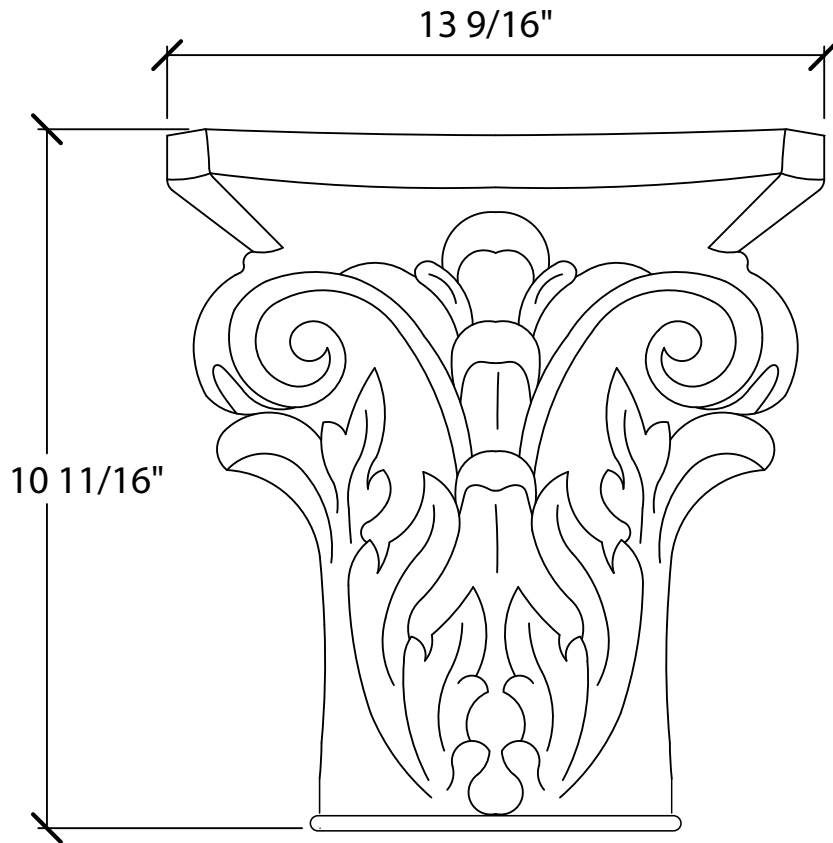

© Art For Everyday Inc.

PRODUCT CODE:

CPL-A5