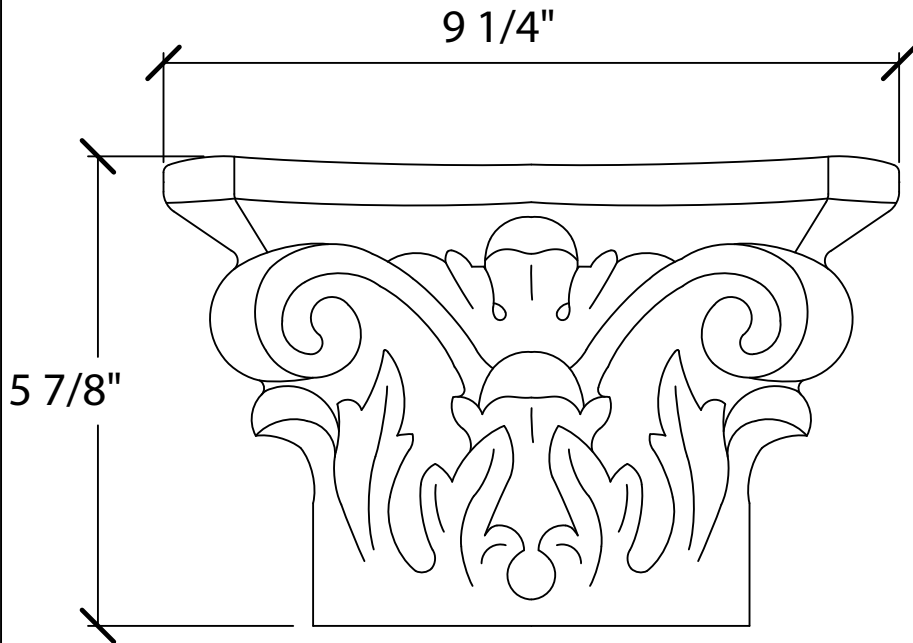

© Art For Everyday Inc.

PRODUCT CODE:

CPL-A4