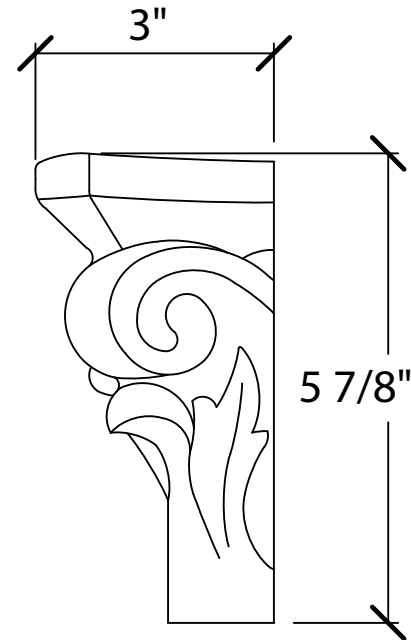

© Art For Everyday Inc.

PRODUCT CODE:

CPL-A4