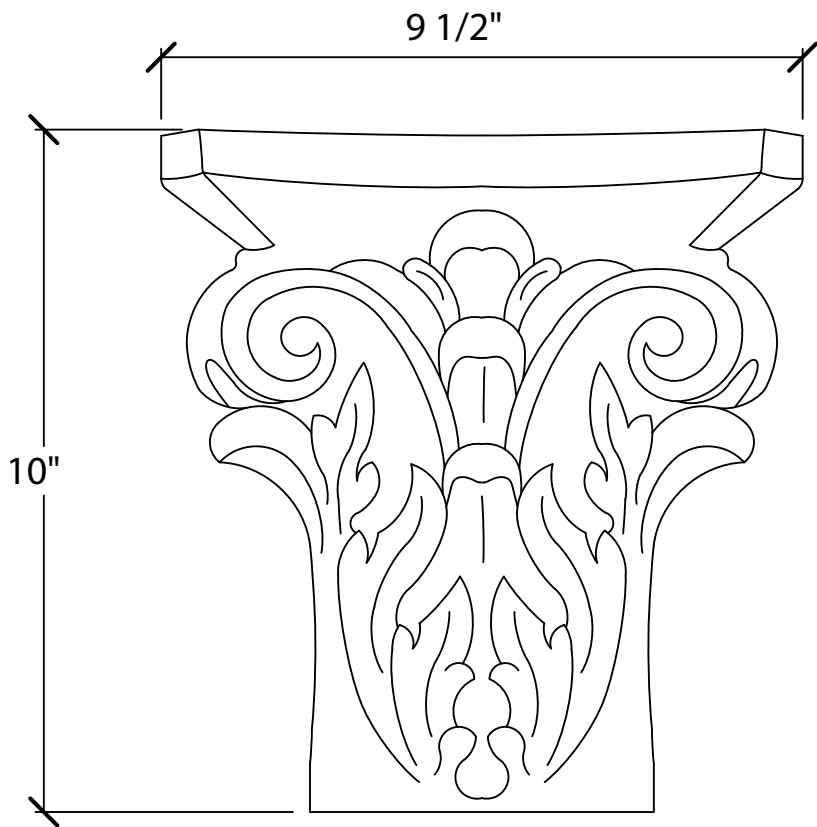

© Art For Everyday Inc.

PRODUCT CODE:

CPL-A3