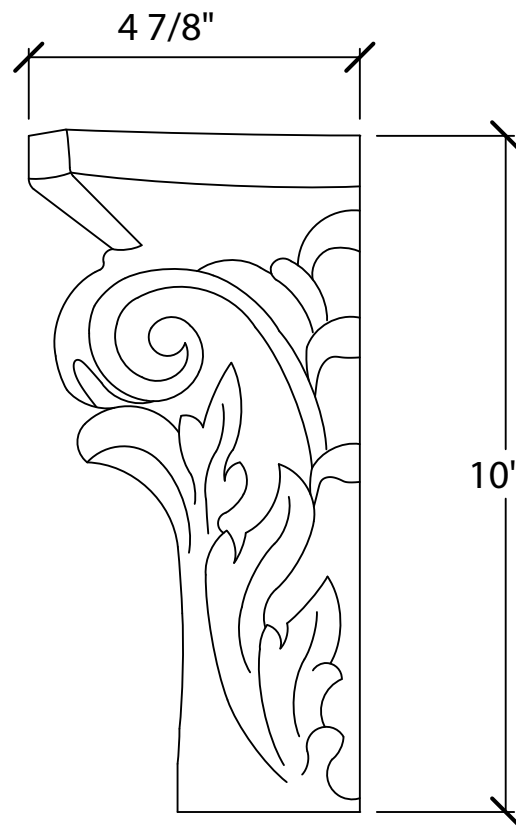

© Art For Everyday Inc.

PRODUCT CODE:

CPL-A3