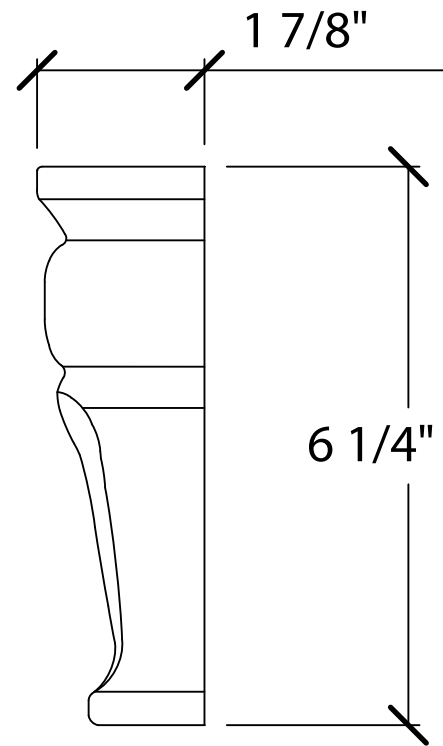

© Art For Everyday Inc.

PRODUCT CODE:

CPL-A2