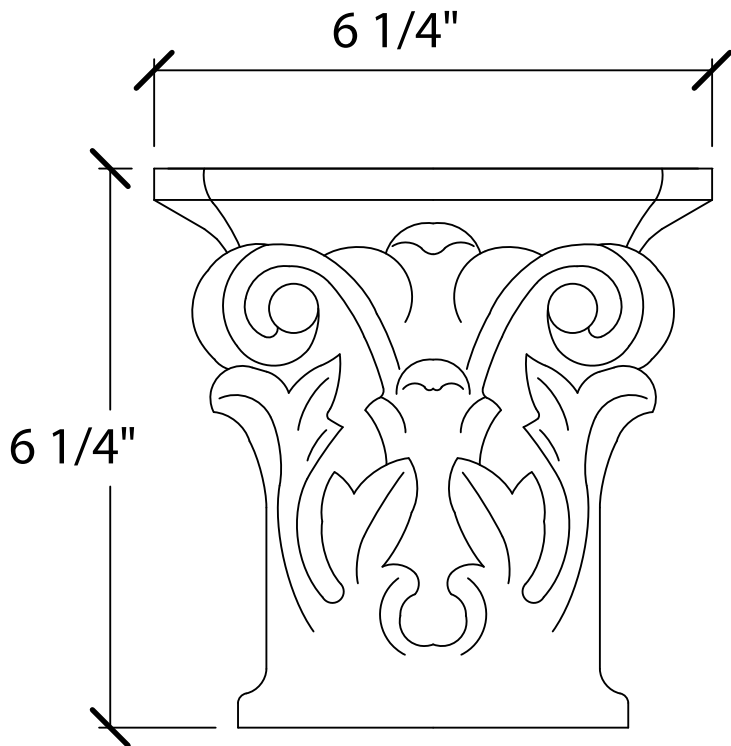

© Art For Everyday Inc.

PRODUCT CODE:

CPL-A2